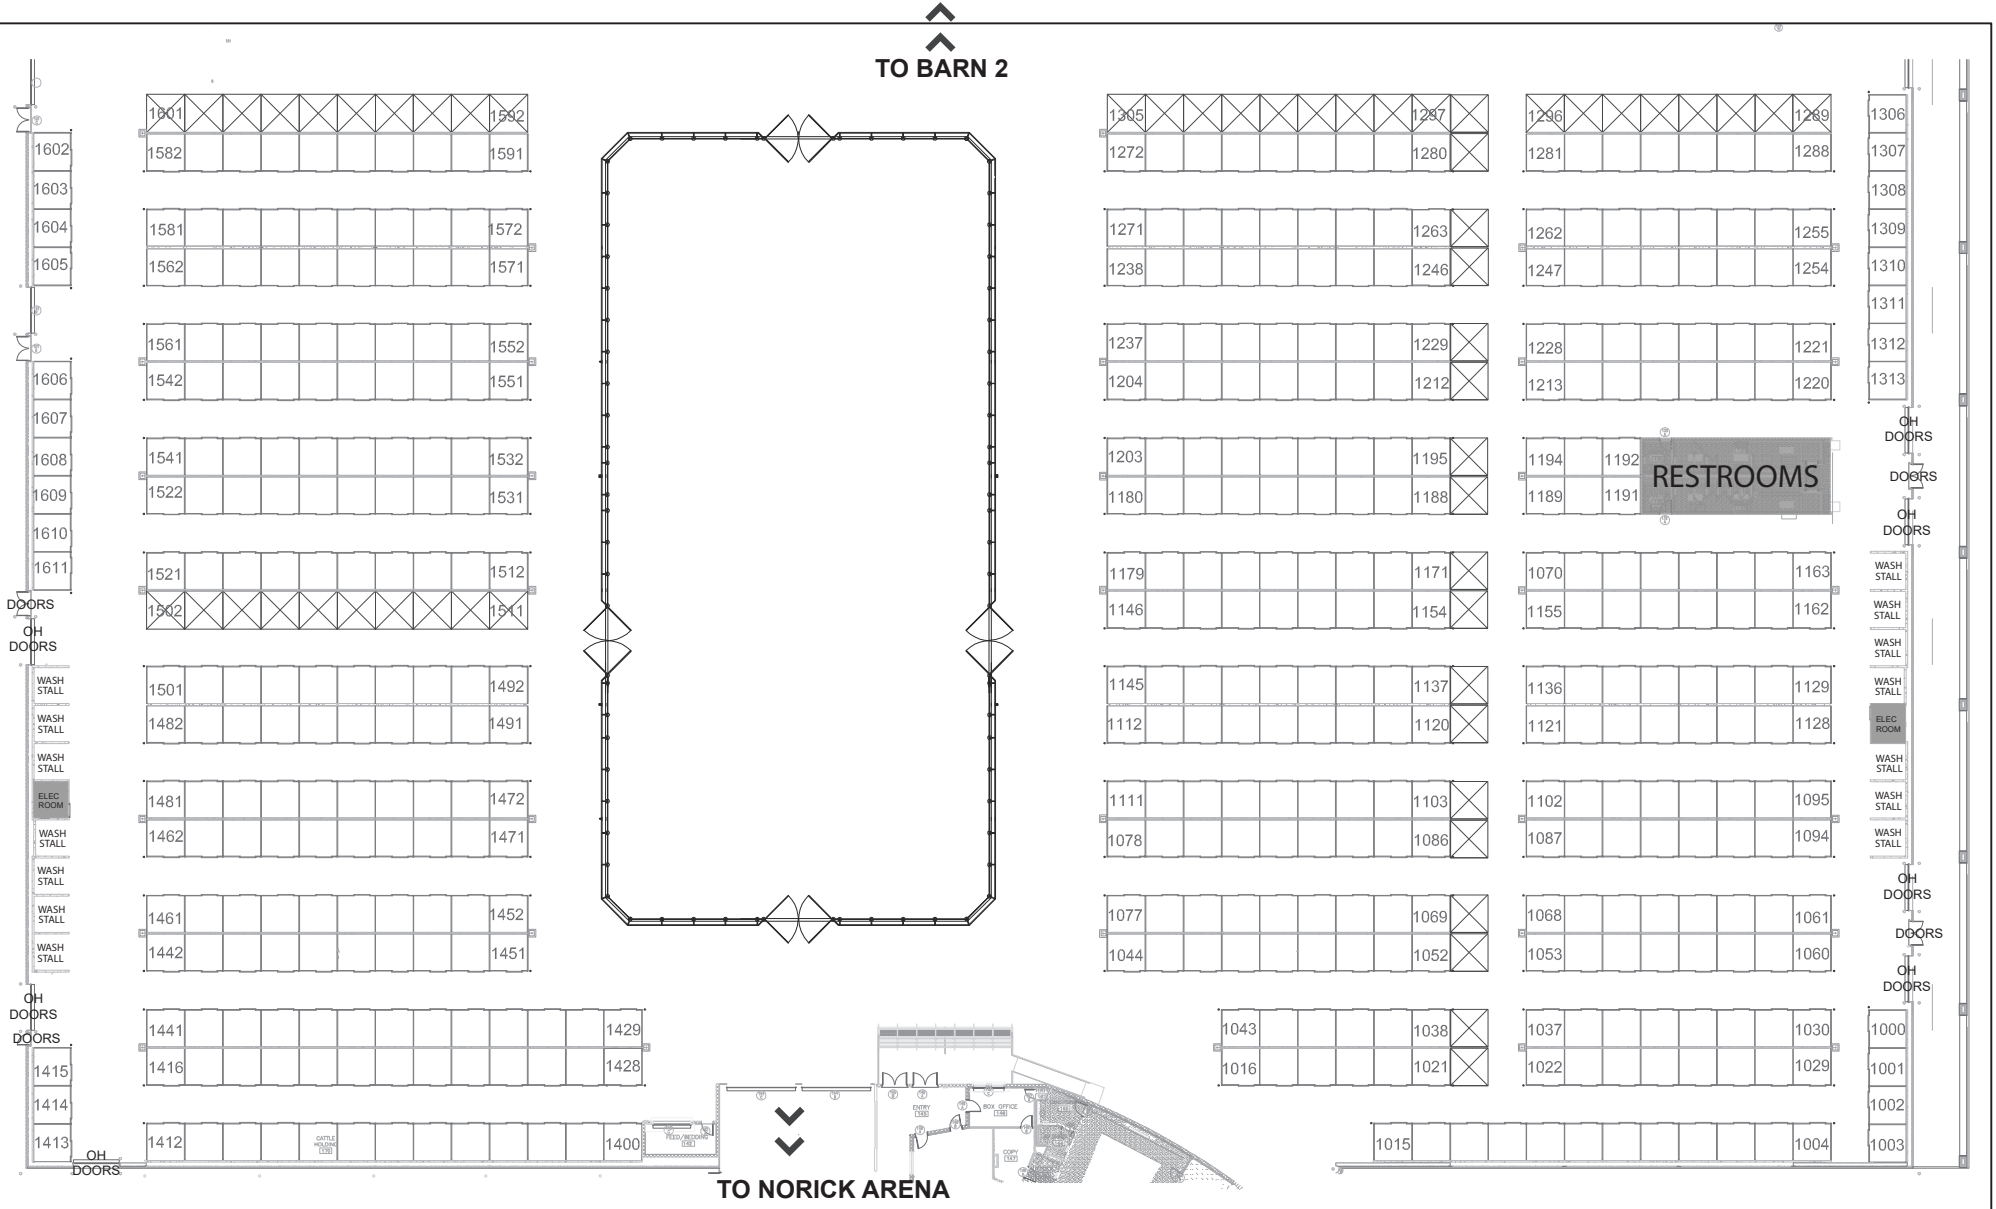

TO BARN 2

OKC Fairgrounds

SUPER BARN - BARN 1
 3143 CHISHOLM TRAIL
 OKLAHOMA CITY, OK 73107
 REVISED 9/14/2020
 SUBJECT TO CHANGE

- GENERAL INFO**
- 489 STALLS
 - ⊠ 55 PORTABLE STALLS
 - 14 WASH STALLS
 - 100' X 210' SHOW RING
 - HEATED / VENTILATED