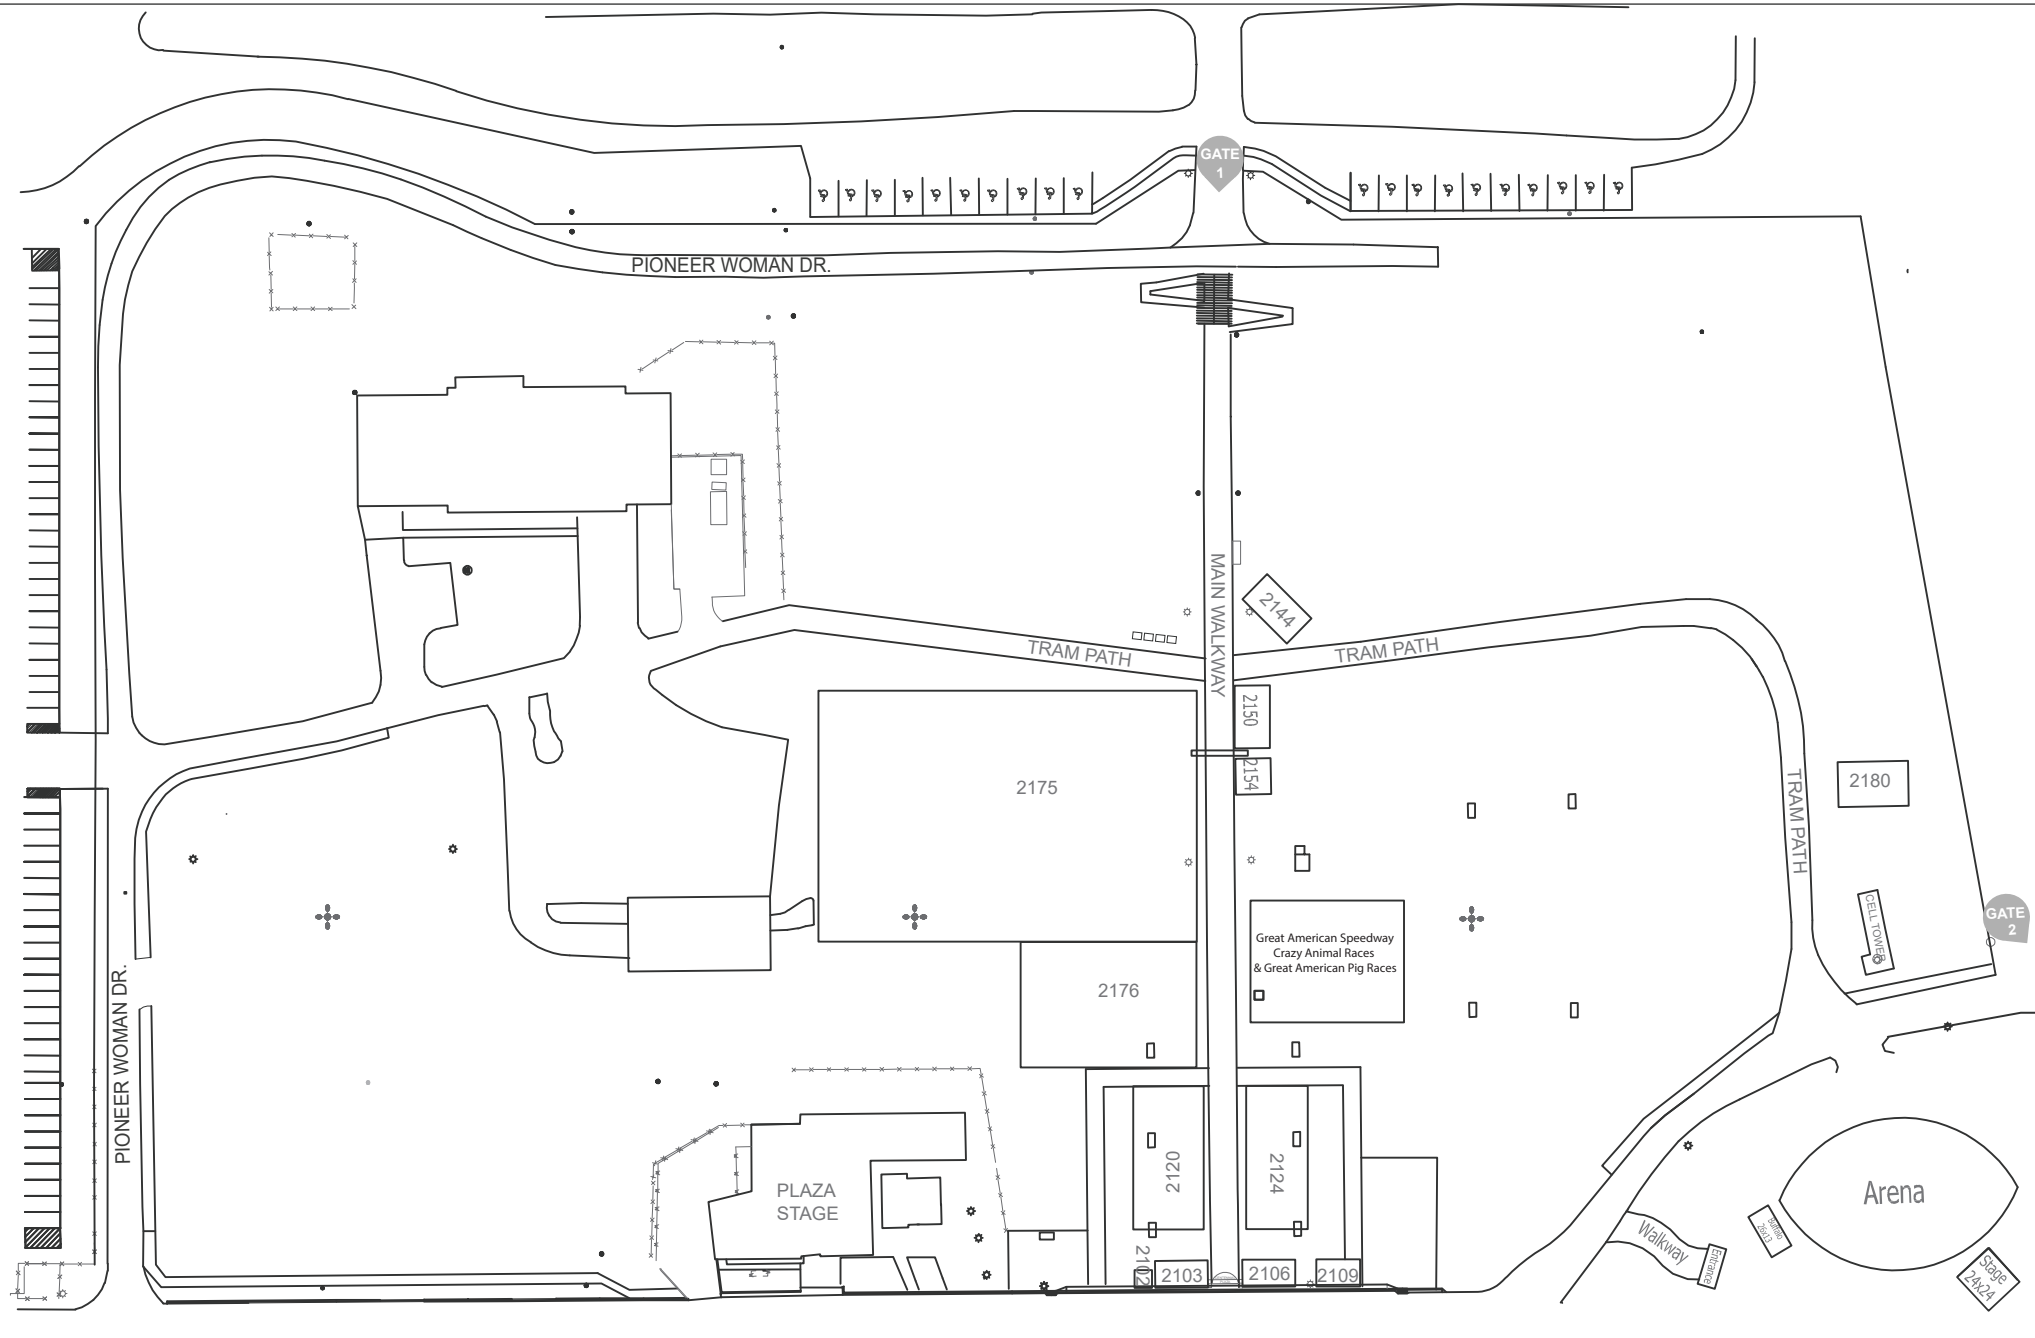

**OKLAHOMA STATE FAIR
CENTENNIAL PLAZA
2023 BOOTH LAYOUT**

***SUBJECT TO CHANGE
REVISED 1/23/23***