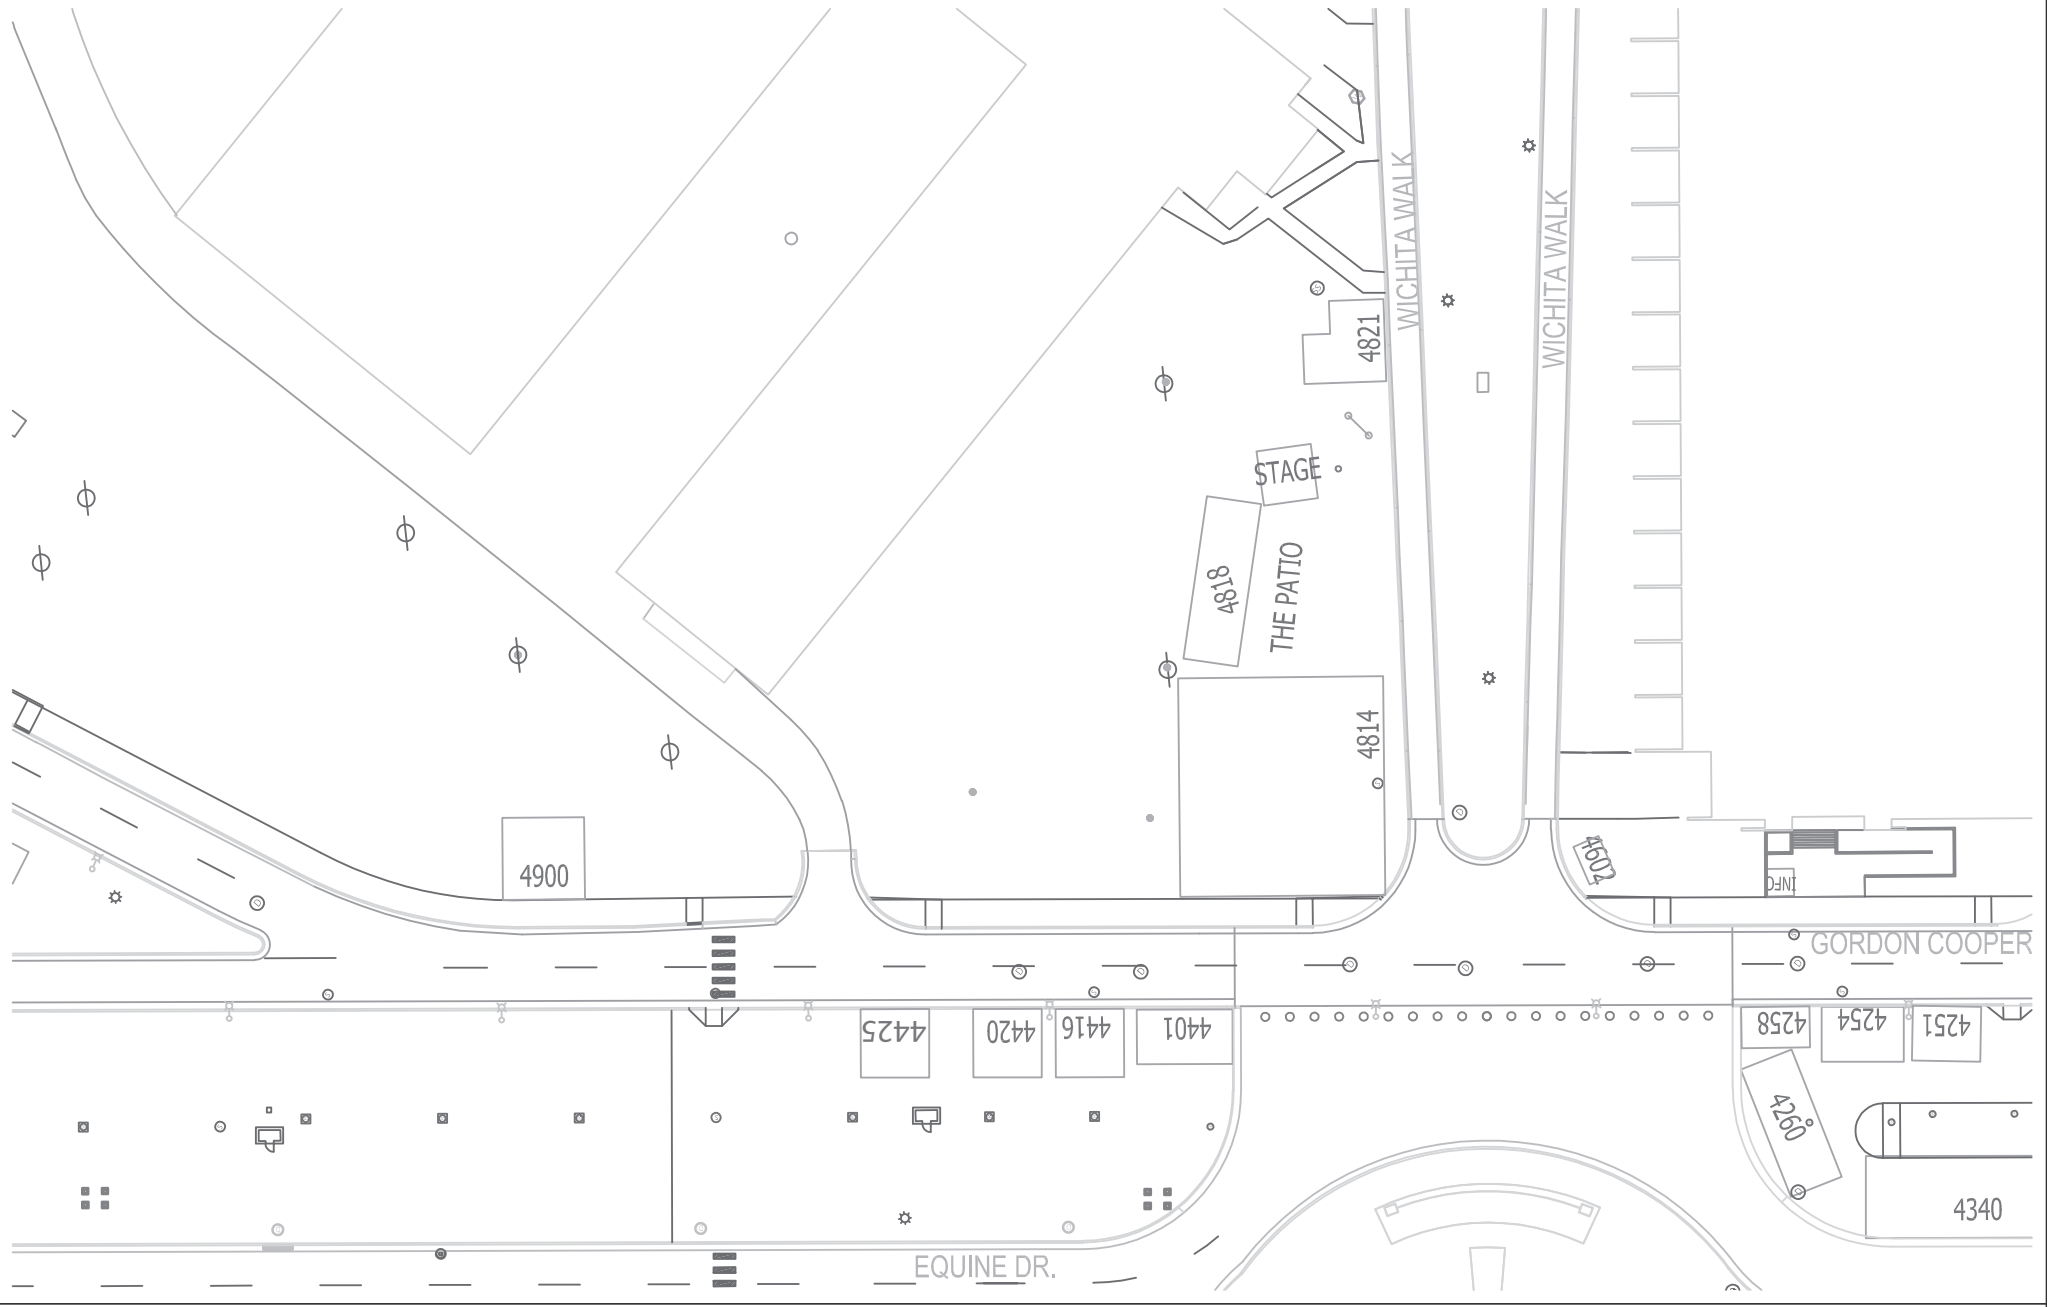

**OKLAHOMA STATE FAIR
GORDON COOPER NORTH
2023 BOOTH LAYOUT**

***SUBJECT TO CHANGE
REVISED 1/31/2023***