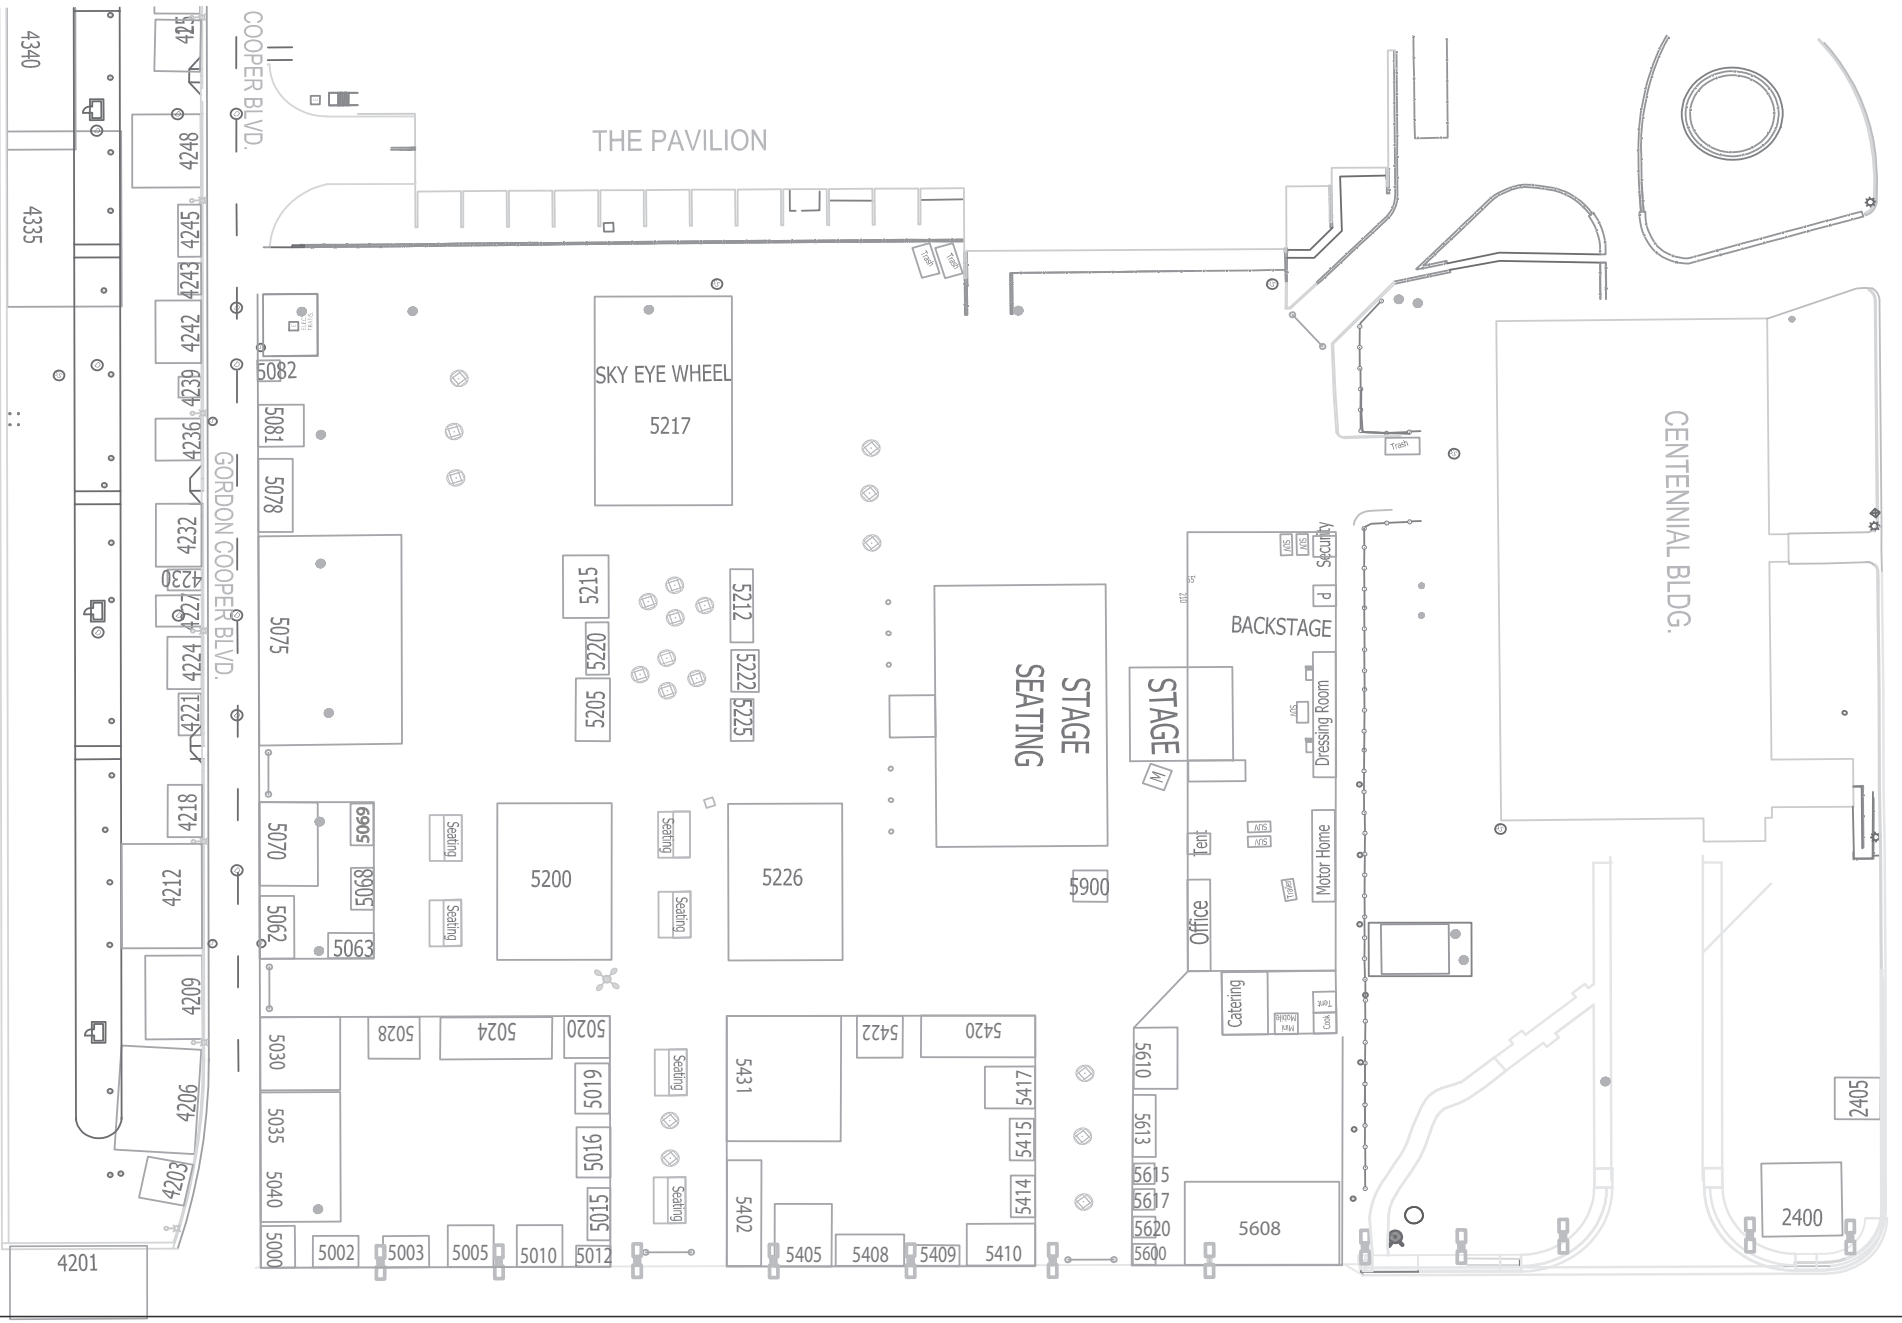

OKLAHOMA STATE FAIR

2023 Vendor Maps

TABLE OF CONTENTS

Building Maps

Bennett Event Center	<u>1</u>
Centennial Building	<u>2</u>
The Pavilion	<u>3</u>

Outdoor Maps

Centennial Plaza	<u>4</u>
Chisholm Trail	<u>5</u>
Entertainment Plaza	<u>6</u>
Gordon Cooper Central	<u>7</u>
Gordon Cooper North	<u>8</u>
Gordon Cooper South	<u>9</u>
Kiamichi North	<u>10</u>
Kiamichi South	<u>11</u>
The Circle	<u>12</u>
Wichita Walk	<u>13</u>

***SUBJECT TO CHANGE
REVISED 1/20/23***

**OKLAHOMA STATE FAIR
CENTENNIAL PLAZA
2023 BOOTH LAYOUT**

***SUBJECT TO CHANGE
REVISED 1/23/23***

**OKLAHOMA STATE FAIR
CHISHOLM TRAIL
2023 BOOTH LAYOUT**

***SUBJECT TO CHANGE
REVISED 1/23/2023***

OKLAHOMA STATE FAIR ENTERTAINMENT PLAZA 2023 BOOTH LAYOUT

**SUBJECT TO CHANGE
REVISED 1/31/2023**

**OKLAHOMA STATE FAIR
GORDON COOPER CENTRAL
2023 BOOTH LAYOUT**

***SUBJECT TO CHANGE
REVISED 1/20/2023***