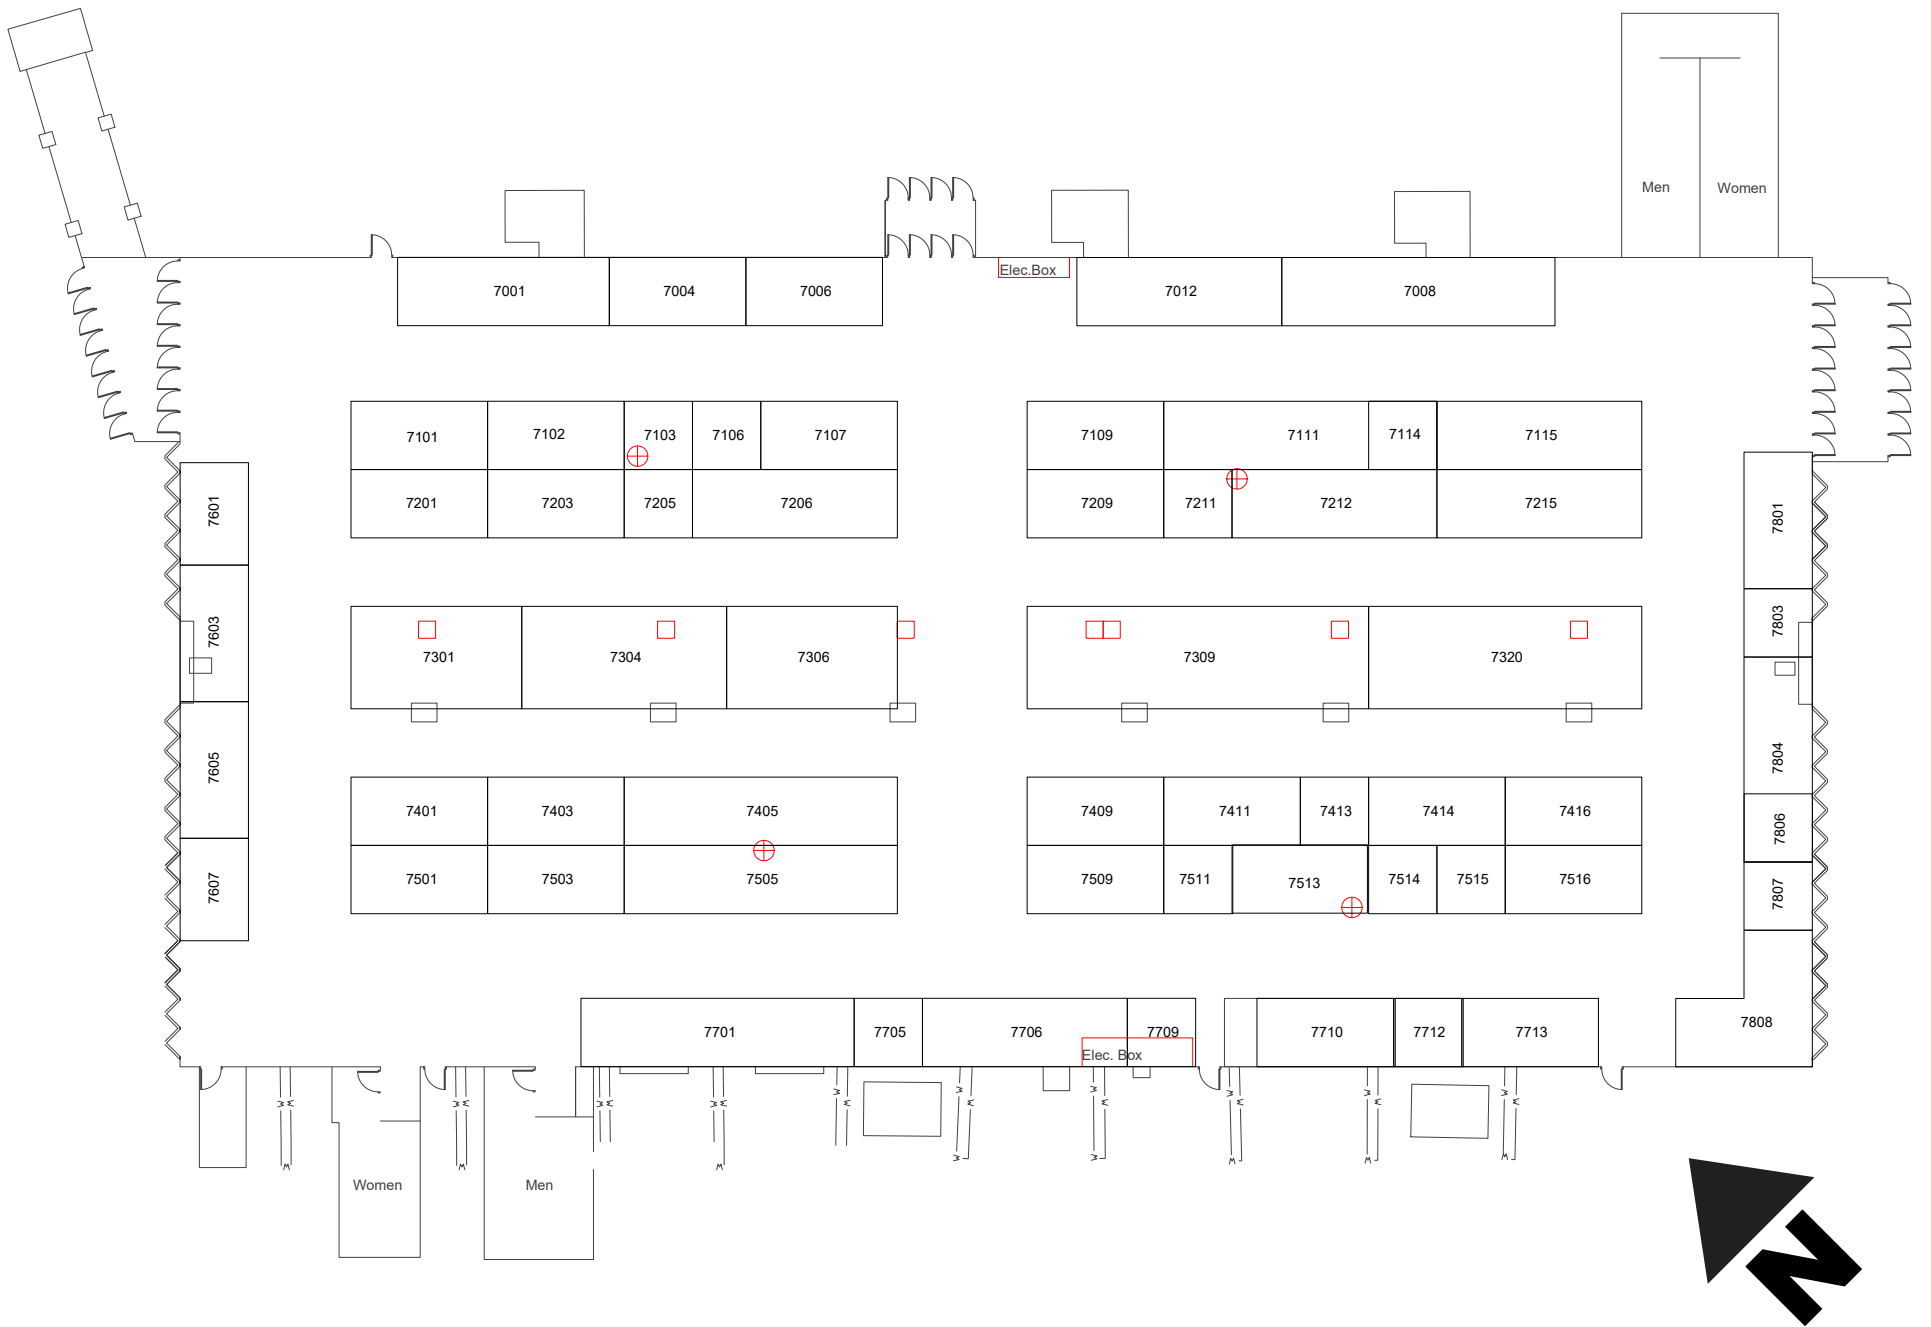

OKLAHOMA STATE FAIR

2023 Vendor Maps

TABLE OF CONTENTS

Building Maps

Bennett Event Center	<u>1</u>
Centennial Building	<u>2</u>
The Pavilion	<u>3</u>

Outdoor Maps

Centennial Plaza	<u>4</u>
Chisholm Trail	<u>5</u>
Entertainment Plaza	<u>6</u>
Gordon Cooper Central	<u>7</u>
Gordon Cooper North	<u>8</u>
Gordon Cooper South	<u>9</u>
Kiamichi North	<u>10</u>
Kiamichi South	<u>11</u>
The Circle	<u>12</u>
Wichita Walk	<u>13</u>

**SUBJECT TO CHANGE
REVISED 1/31/2023**

**OKLAHOMA STATE FAIR
CENTENNIAL BUILDING
2023 BOOTH LAYOUT**

***SUBJECT TO CHANGE
REVISED 2/6/2023***

**OKLAHOMA STATE FAIR
THE PAVILION
2023 BOOTH LAYOUT**

- Columns 1'x1'
- ⊕ Electrical Drops

OKLAHOMA STATE FAIR ENTERTAINMENT PLAZA 2023 BOOTH LAYOUT

**SUBJECT TO CHANGE
REVISED 1/31/2023**

**OKLAHOMA STATE FAIR
GORDON COOPER CENTRAL
2023 BOOTH LAYOUT**

***SUBJECT TO CHANGE
REVISED 1/20/2023***

**OKLAHOMA STATE FAIR
KIAMICHI SOUTH
2023 BOOTH LAYOUT**

***SUBJECT TO CHANGE
REVISED 1/20/2022***

**OKLAHOMA STATE FAIR
THE CIRCLE
2023 BOOTH LAYOUT**

***SUBJECT TO CHANGE
REVISED 1/31/2023***

**OKLAHOMA STATE FAIR
WICHITA WALK
2023 BOOTH LAYOUT**