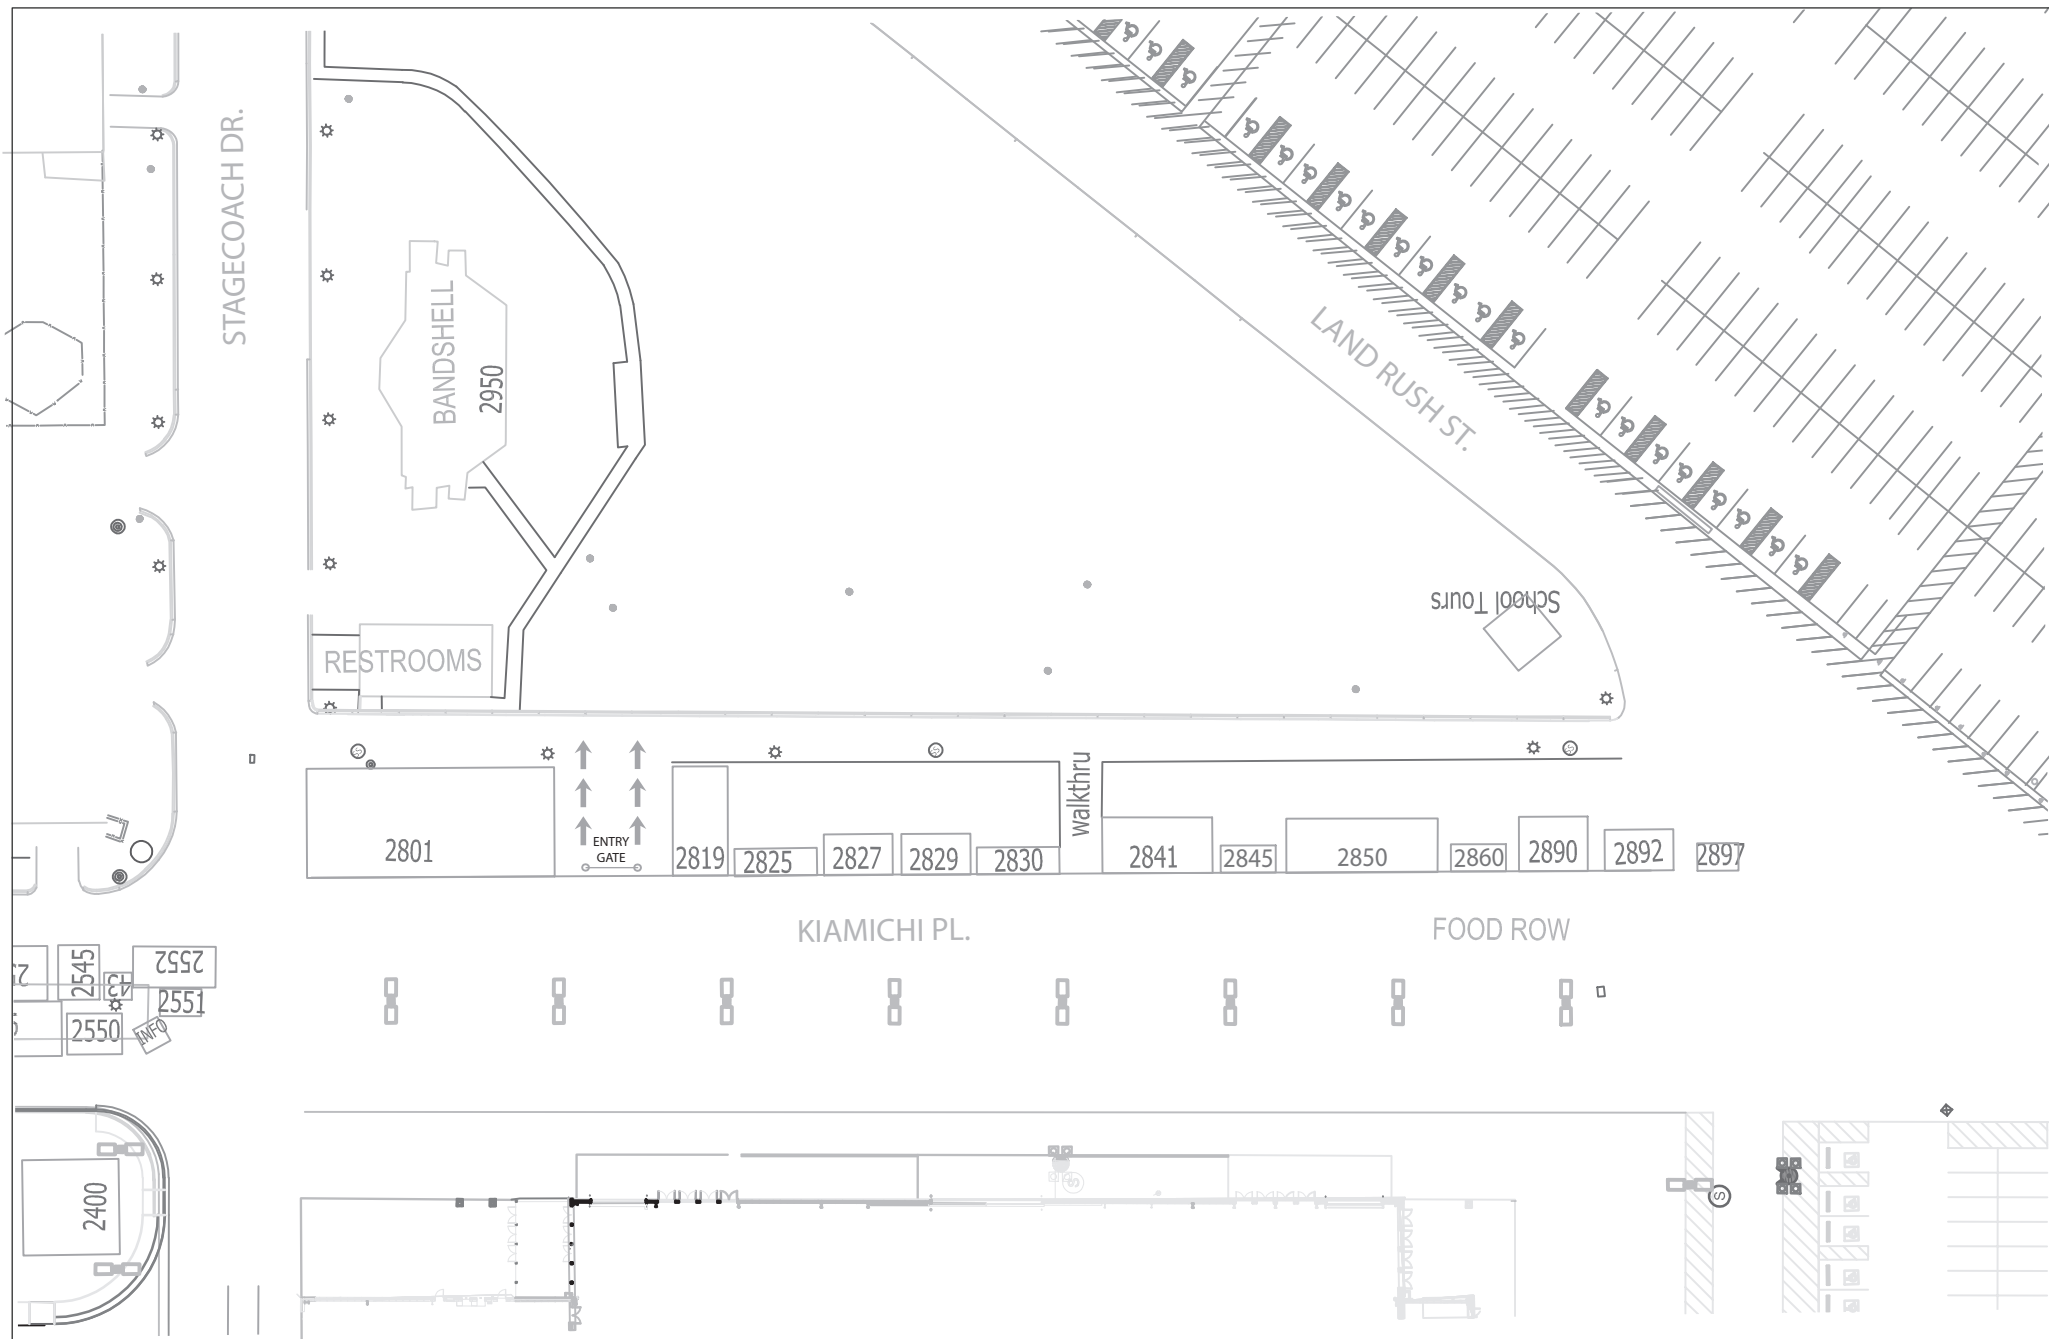

OKLAHOMA STATE FAIR

2023 Vendor Maps

TABLE OF CONTENTS

Building Maps

Bennett Event Center	<u>1</u>
Centennial Building	<u>2</u>
The Pavilion	<u>3</u>

Outdoor Maps

Centennial Plaza	<u>4</u>
Chisholm Trail	<u>5</u>
Entertainment Plaza	<u>6</u>
Gordon Cooper Central	<u>7</u>
Gordon Cooper North	<u>8</u>
Gordon Cooper South	<u>9</u>
Kiamichi North	<u>10</u>
Kiamichi South	<u>11</u>
The Circle	<u>12</u>
Wichita Walk	<u>13</u>

CHISHOLM TRAIL

OKLAHOMA STATE FAIR GORDON COOPER SOUTH 2023 BOOTH LAYOUT

**SUBJECT TO CHANGE
REVISED 2/4/2023**

**OKLAHOMA STATE FAIR
KIAMICHI NORTH
2023 BOOTH LAYOUT**

***SUBJECT TO CHANGE
REVISED 1/20/2023***

**OKLAHOMA STATE FAIR
KIAMICHI SOUTH
2023 BOOTH LAYOUT**

***SUBJECT TO CHANGE
REVISED 1/20/2022***

**OKLAHOMA STATE FAIR
THE CIRCLE
2023 BOOTH LAYOUT**

***SUBJECT TO CHANGE
REVISED 1/31/2023***

**OKLAHOMA STATE FAIR
WICHITA WALK
2023 BOOTH LAYOUT**