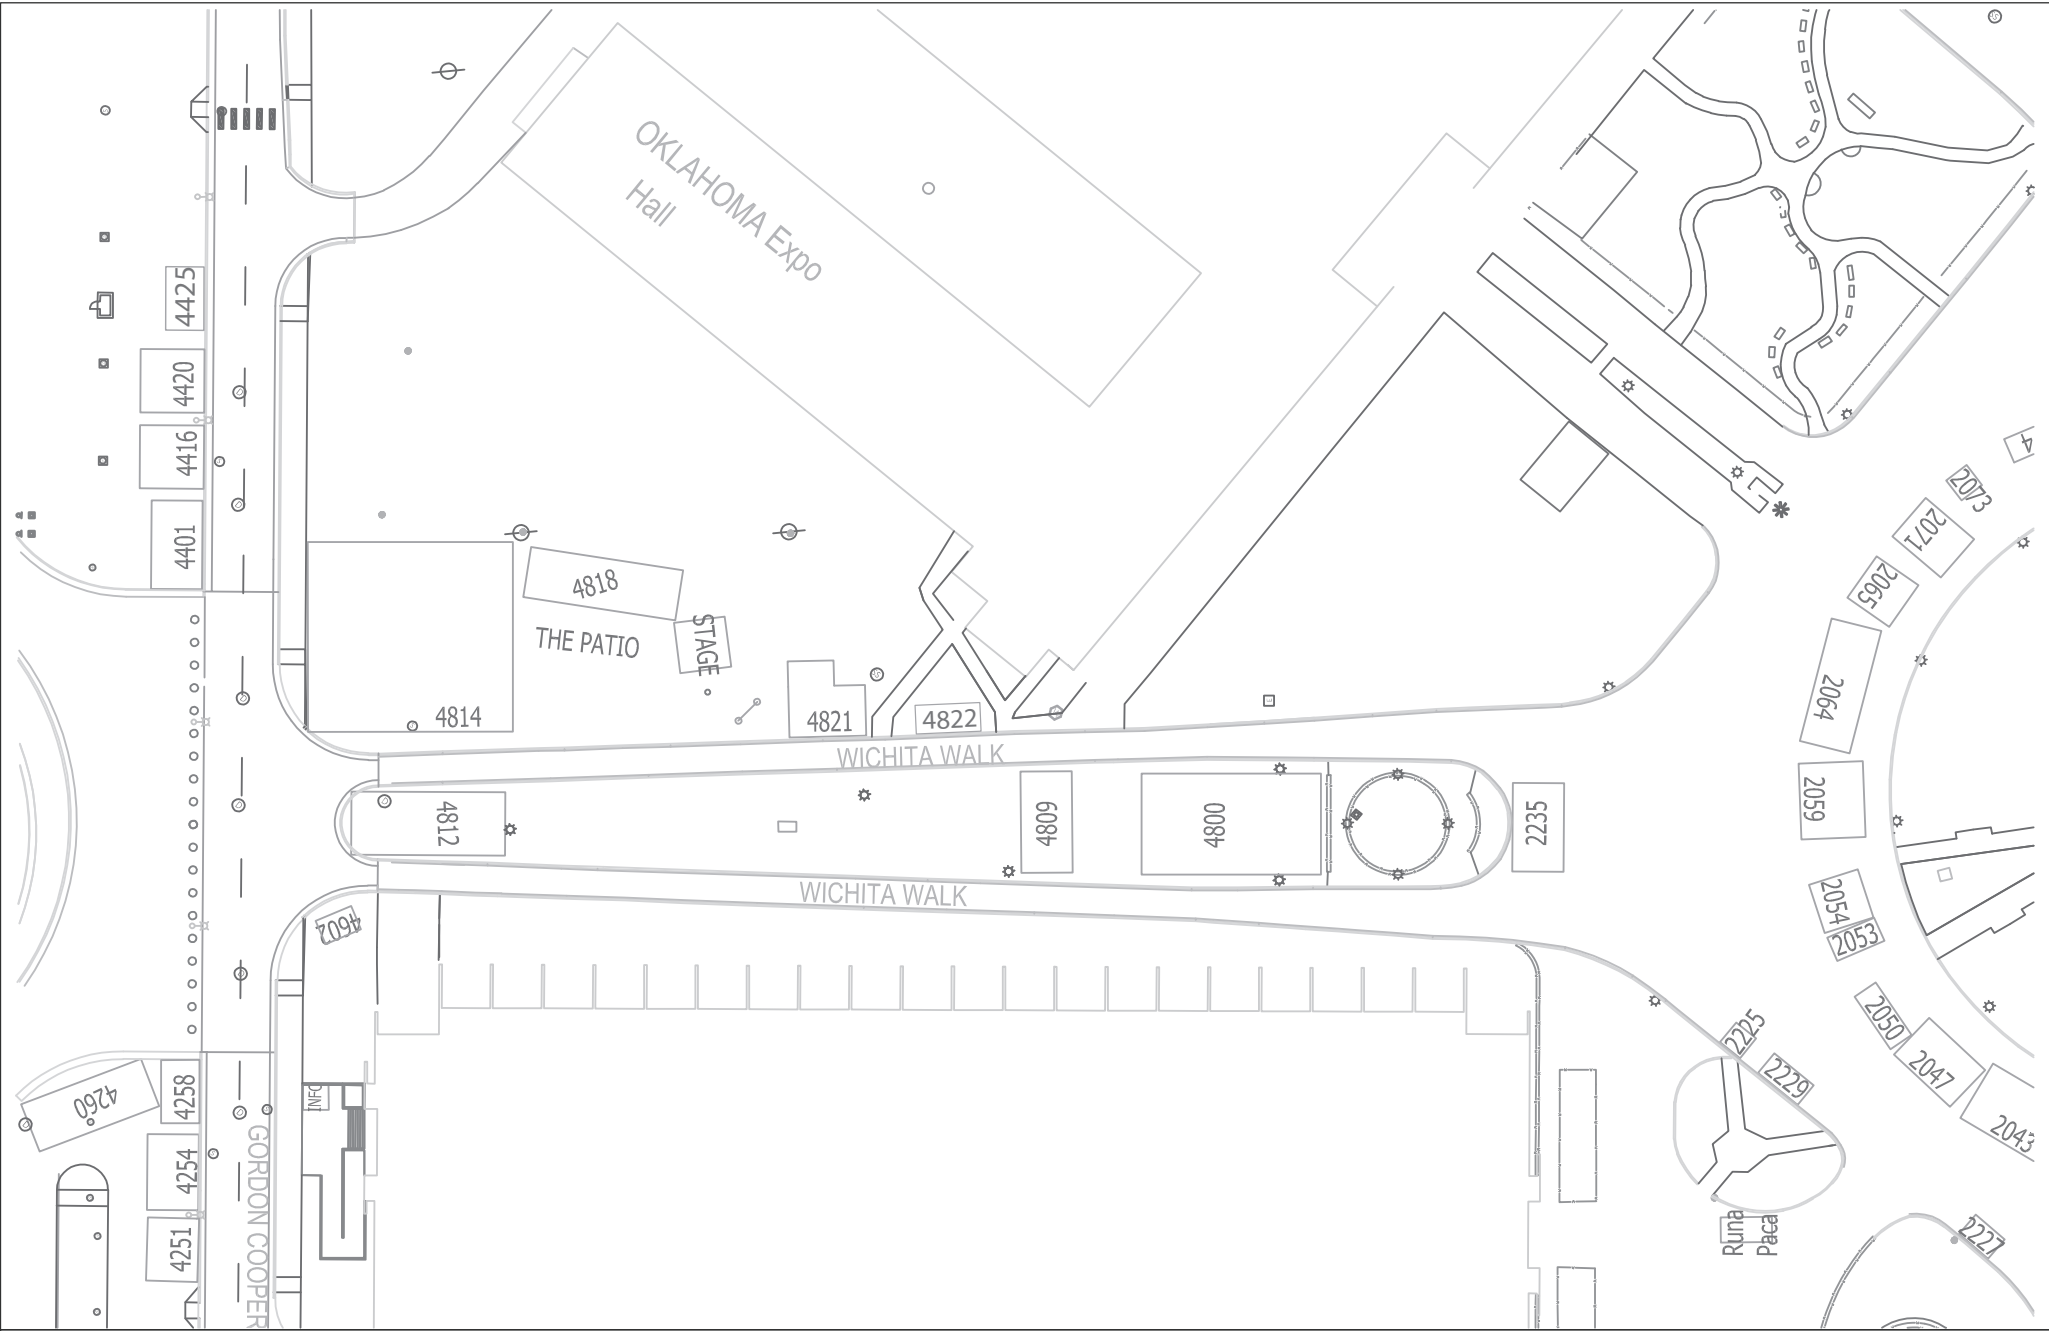

OKLAHOMA STATE FAIR

2023 Vendor Maps

TABLE OF CONTENTS

Building Maps

Bennett Event Center	<u>1</u>
Centennial Building	<u>2</u>
The Pavilion	<u>3</u>

Outdoor Maps

Centennial Plaza	<u>4</u>
Chisholm Trail	<u>5</u>
Entertainment Plaza	<u>6</u>
Gordon Cooper Central	<u>7</u>
Gordon Cooper North	<u>8</u>
Gordon Cooper South	<u>9</u>
Kiamichi North	<u>10</u>
Kiamichi South	<u>11</u>
The Circle	<u>12</u>
Wichita Walk	<u>13</u>

CHISHOLM TRAIL

OKLAHOMA STATE FAIR GORDON COOPER SOUTH 2023 BOOTH LAYOUT

**SUBJECT TO CHANGE
REVISED 2/4/2023**

**OKLAHOMA STATE FAIR
KIAMICHI NORTH
2023 BOOTH LAYOUT**

***SUBJECT TO CHANGE
REVISED 1/20/2023***

**OKLAHOMA STATE FAIR
KIAMICHI SOUTH
2023 BOOTH LAYOUT**

***SUBJECT TO CHANGE
REVISED 1/20/2022***

**OKLAHOMA STATE FAIR
THE CIRCLE
2023 BOOTH LAYOUT**

***SUBJECT TO CHANGE
REVISED 1/31/2023***

**OKLAHOMA STATE FAIR
WICHITA WALK
2023 BOOTH LAYOUT**