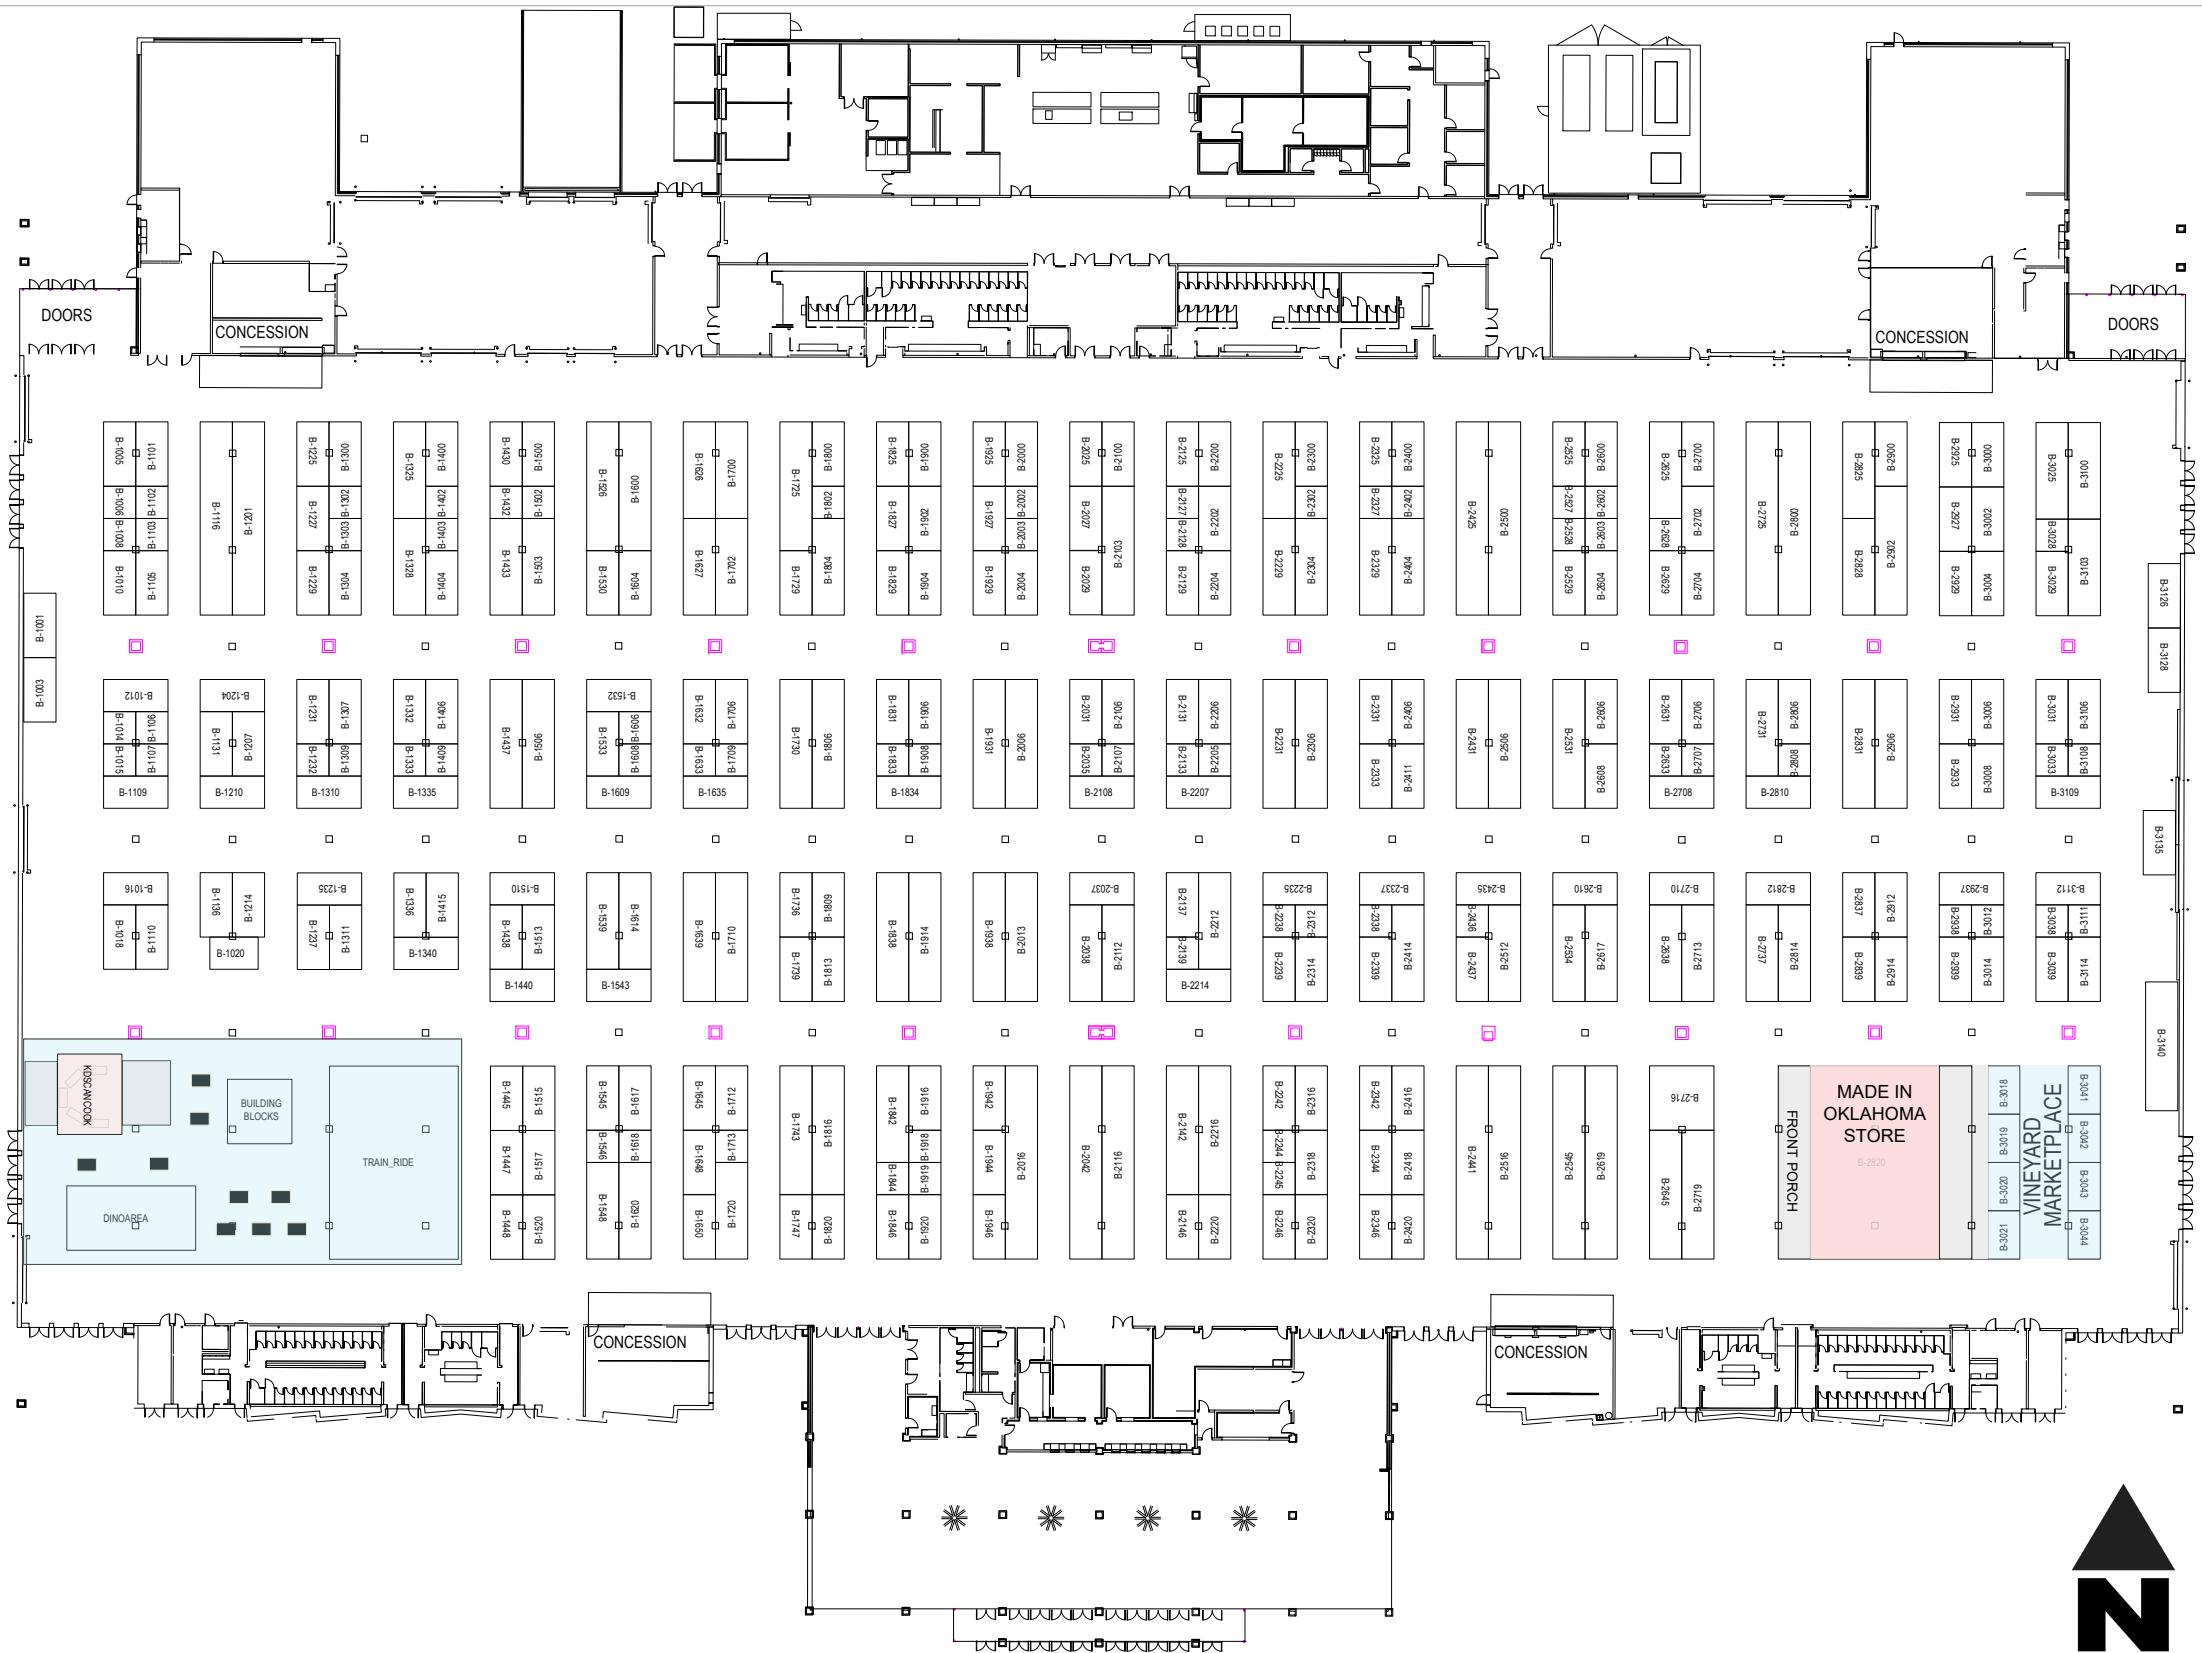

OKLAHOMA STATE FAIR

2023 Vendor Maps

TABLE OF CONTENTS

Building Maps

Bennett Event Center	<u>1</u>
Centennial Building	<u>2</u>
The Pavilion	<u>3</u>

Outdoor Maps

Centennial Plaza	<u>4</u>
Chisholm Trail	<u>5</u>
Entertainment Plaza	<u>6</u>
Gordon Cooper Central	<u>7</u>
Gordon Cooper North	<u>8</u>
Gordon Cooper South	<u>9</u>
Kiamichi North	<u>10</u>
Kiamichi South	<u>11</u>
The Circle	<u>12</u>
Wichita Walk	<u>13</u>

STAFF CONTACTS:

Suzy Cason
Director

Founda Dutton
Coordinator

spacesales@okstatefair.com

Phone: 405-948-6739

Fax: 405-948-6720

OKLAHOMA STATE FAIR BENNETT EVENT CENTER 2023 BOOTH LAYOUT

- 4'x8' COLUMN
- 4'x4' COLUMN
- 2'x2' FLOOR BOX
  POWER

**SUBJECT TO CHANGE
REVISED 1/31/2023**