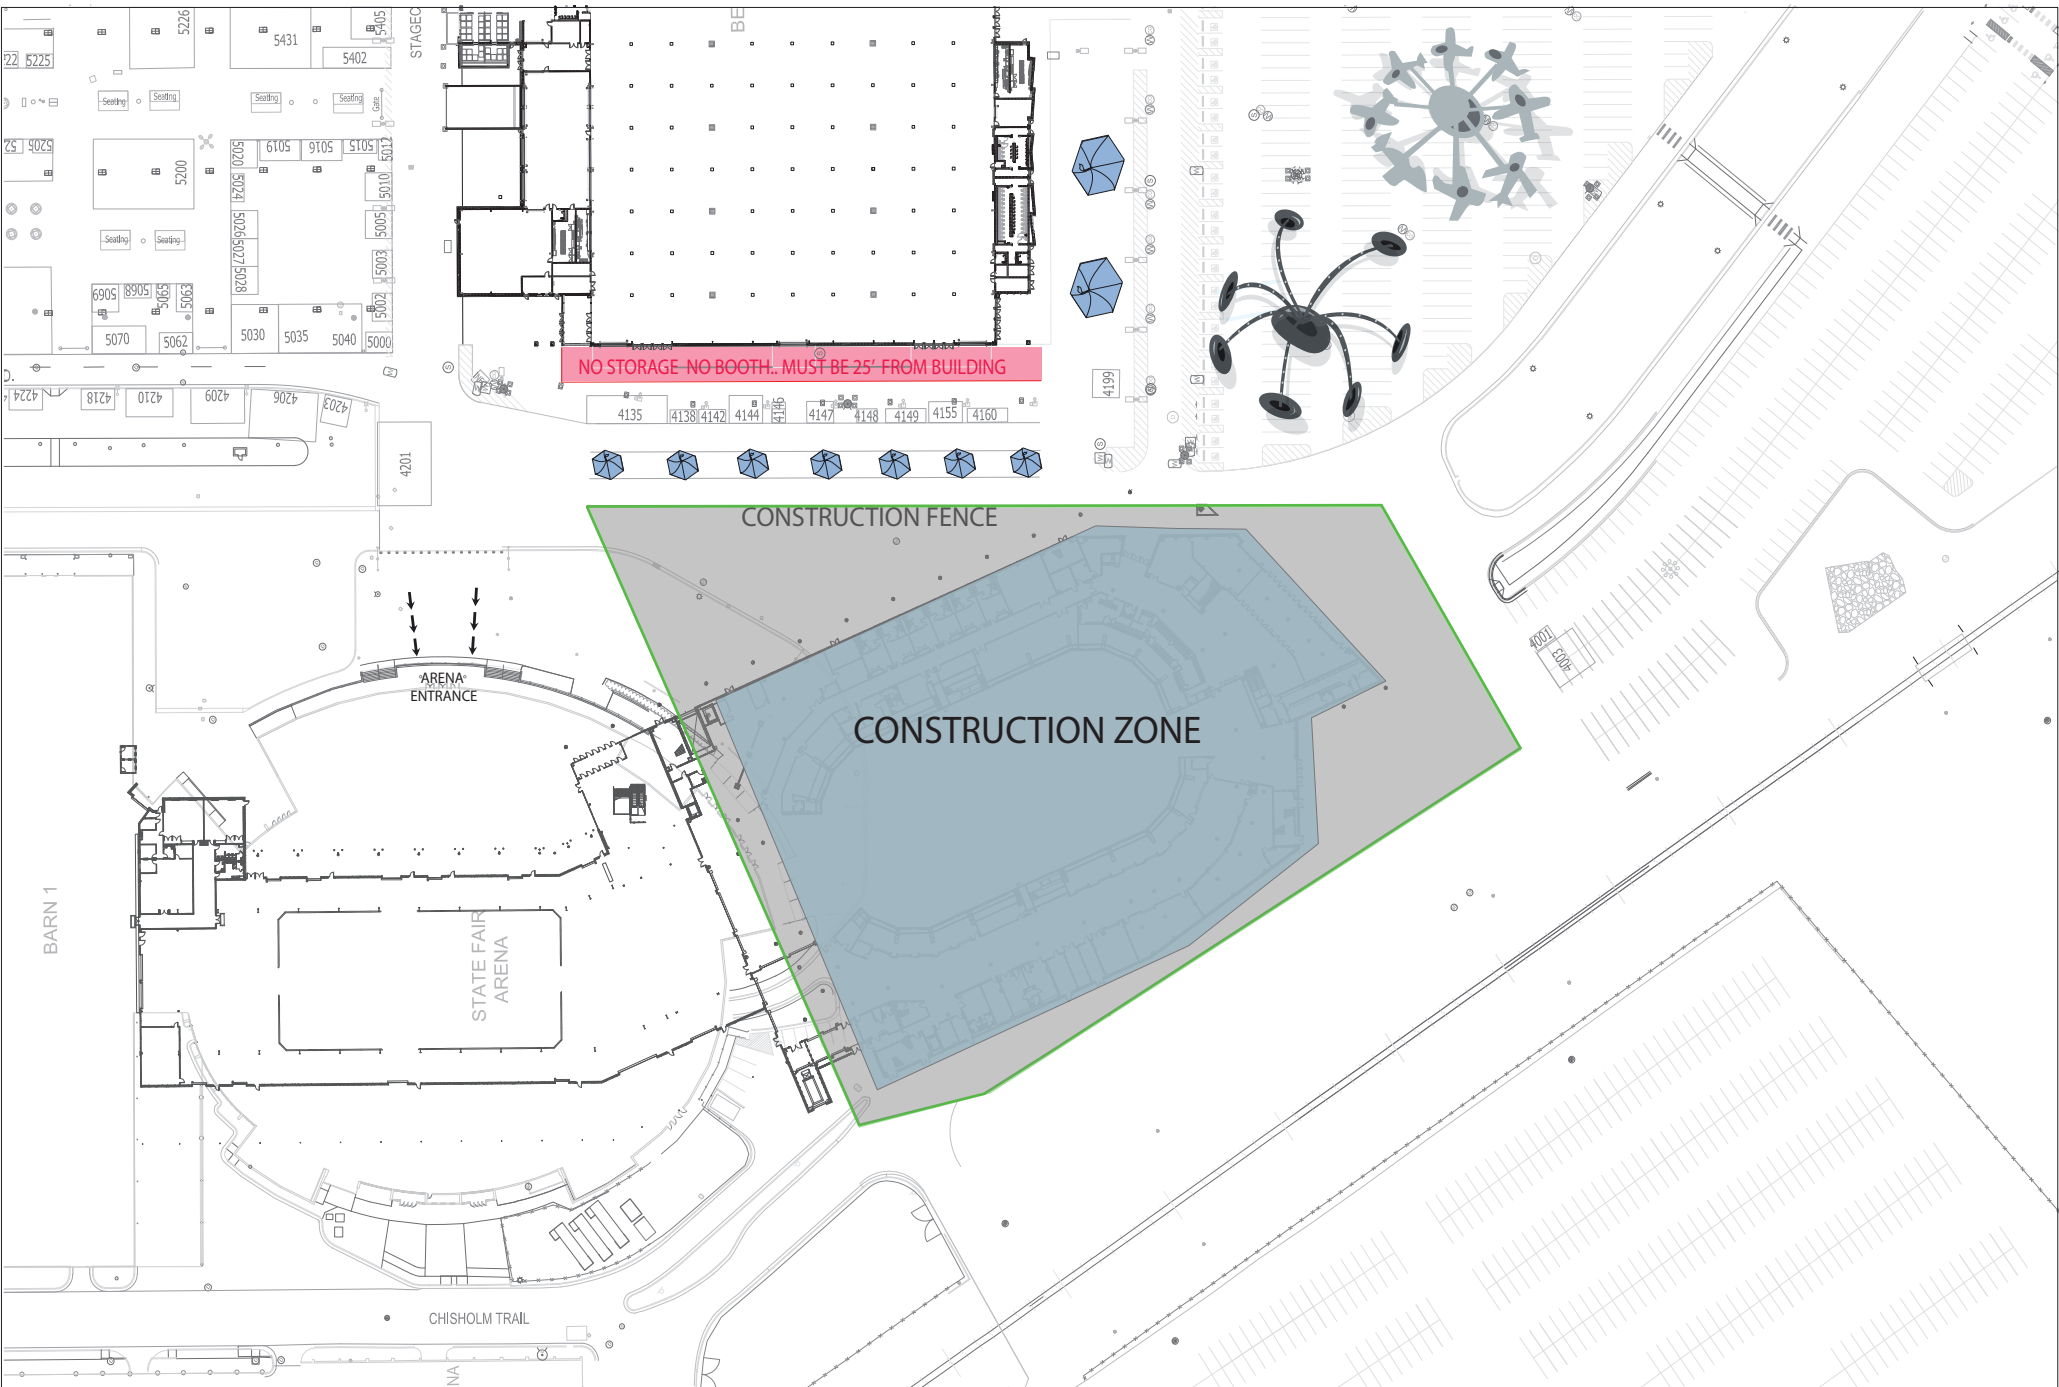

OKLAHOMA STATE FAIR

2023 Vendor Maps

TABLE OF CONTENTS

Building Maps

Bennett Event Center	<u>1</u>
Centennial Building	<u>2</u>
The Pavilion	<u>3</u>

Outdoor Maps

Centennial Plaza	<u>4</u>
Chisholm Trail	<u>5</u>
Entertainment Plaza	<u>6</u>
Gordon Cooper Central	<u>7</u>
Gordon Cooper North	<u>8</u>
Gordon Cooper South	<u>9</u>
Kiamichi North	<u>10</u>
Kiamichi South	<u>11</u>
The Circle	<u>12</u>
Wichita Walk	<u>13</u>

OKLAHOMA STATE FAIR ENTERTAINMENT PLAZA 2023 BOOTH LAYOUT

**SUBJECT TO CHANGE
REVISED 1/31/2023**

**OKLAHOMA STATE FAIR
GORDON COOPER CENTRAL
2023 BOOTH LAYOUT**

***SUBJECT TO CHANGE
REVISED 1/20/2023***

**OKLAHOMA STATE FAIR
GORDON COOPER NORTH
2023 BOOTH LAYOUT**

***SUBJECT TO CHANGE
REVISED 1/31/2023***

NO STORAGE-NO BOOTH.. MUST BE 25' FROM BUILDING

CONSTRUCTION FENCE

CONSTRUCTION ZONE

ARENA ENTRANCE

STATE FAIR ARENA