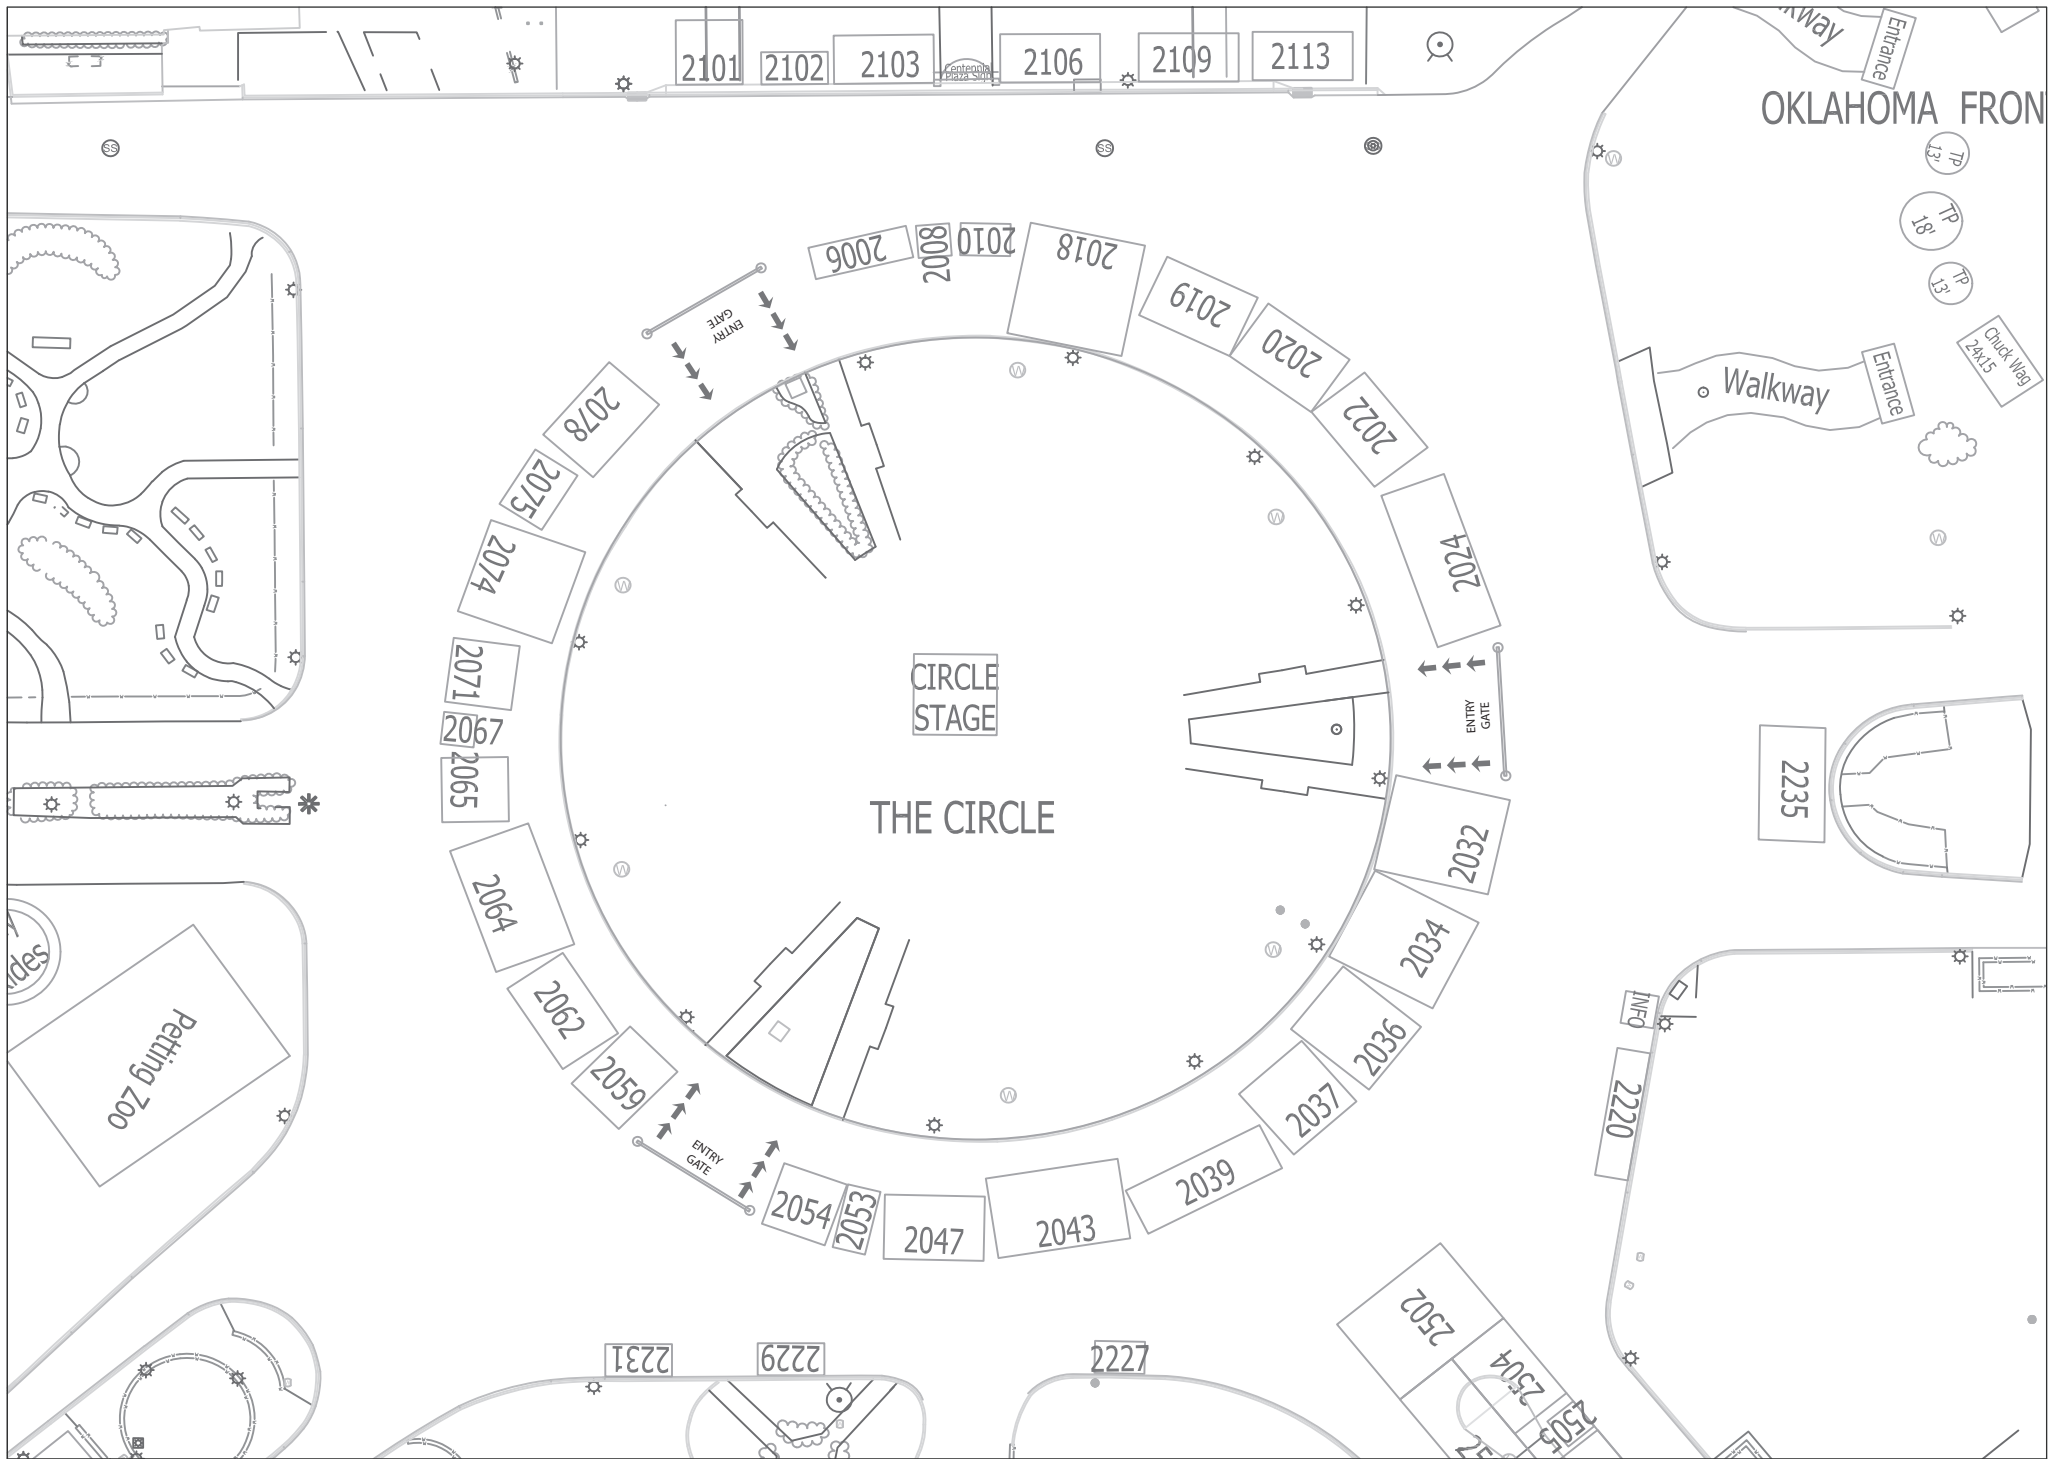

OKLAHOMA STATE FAIR

2023 Vendor Maps

TABLE OF CONTENTS

Building Maps

Bennett Event Center	<u>1</u>
Centennial Building	<u>2</u>
The Pavilion	<u>3</u>

Outdoor Maps

Centennial Plaza	<u>4</u>
Chisholm Trail	<u>5</u>
Entertainment Plaza	<u>6</u>
Gordon Cooper Central	<u>7</u>
Gordon Cooper North	<u>8</u>
Gordon Cooper South	<u>9</u>
Kiamichi North	<u>10</u>
Kiamichi South	<u>11</u>
The Circle	<u>12</u>
Wichita Walk	<u>13</u>

CHISHOLM TRAIL

OKLAHOMA STATE FAIR GORDON COOPER SOUTH 2023 BOOTH LAYOUT

**SUBJECT TO CHANGE
REVISED 2/4/2023**

**OKLAHOMA STATE FAIR
KIAMICHI NORTH
2023 BOOTH LAYOUT**

***SUBJECT TO CHANGE
REVISED 1/20/2023***

**OKLAHOMA STATE FAIR
KIAMICHI SOUTH
2023 BOOTH LAYOUT**

***SUBJECT TO CHANGE
REVISED 1/20/2022***

**OKLAHOMA STATE FAIR
THE CIRCLE
2023 BOOTH LAYOUT**

***SUBJECT TO CHANGE
REVISED 1/31/2023***

**OKLAHOMA STATE FAIR
WICHITA WALK
2023 BOOTH LAYOUT**