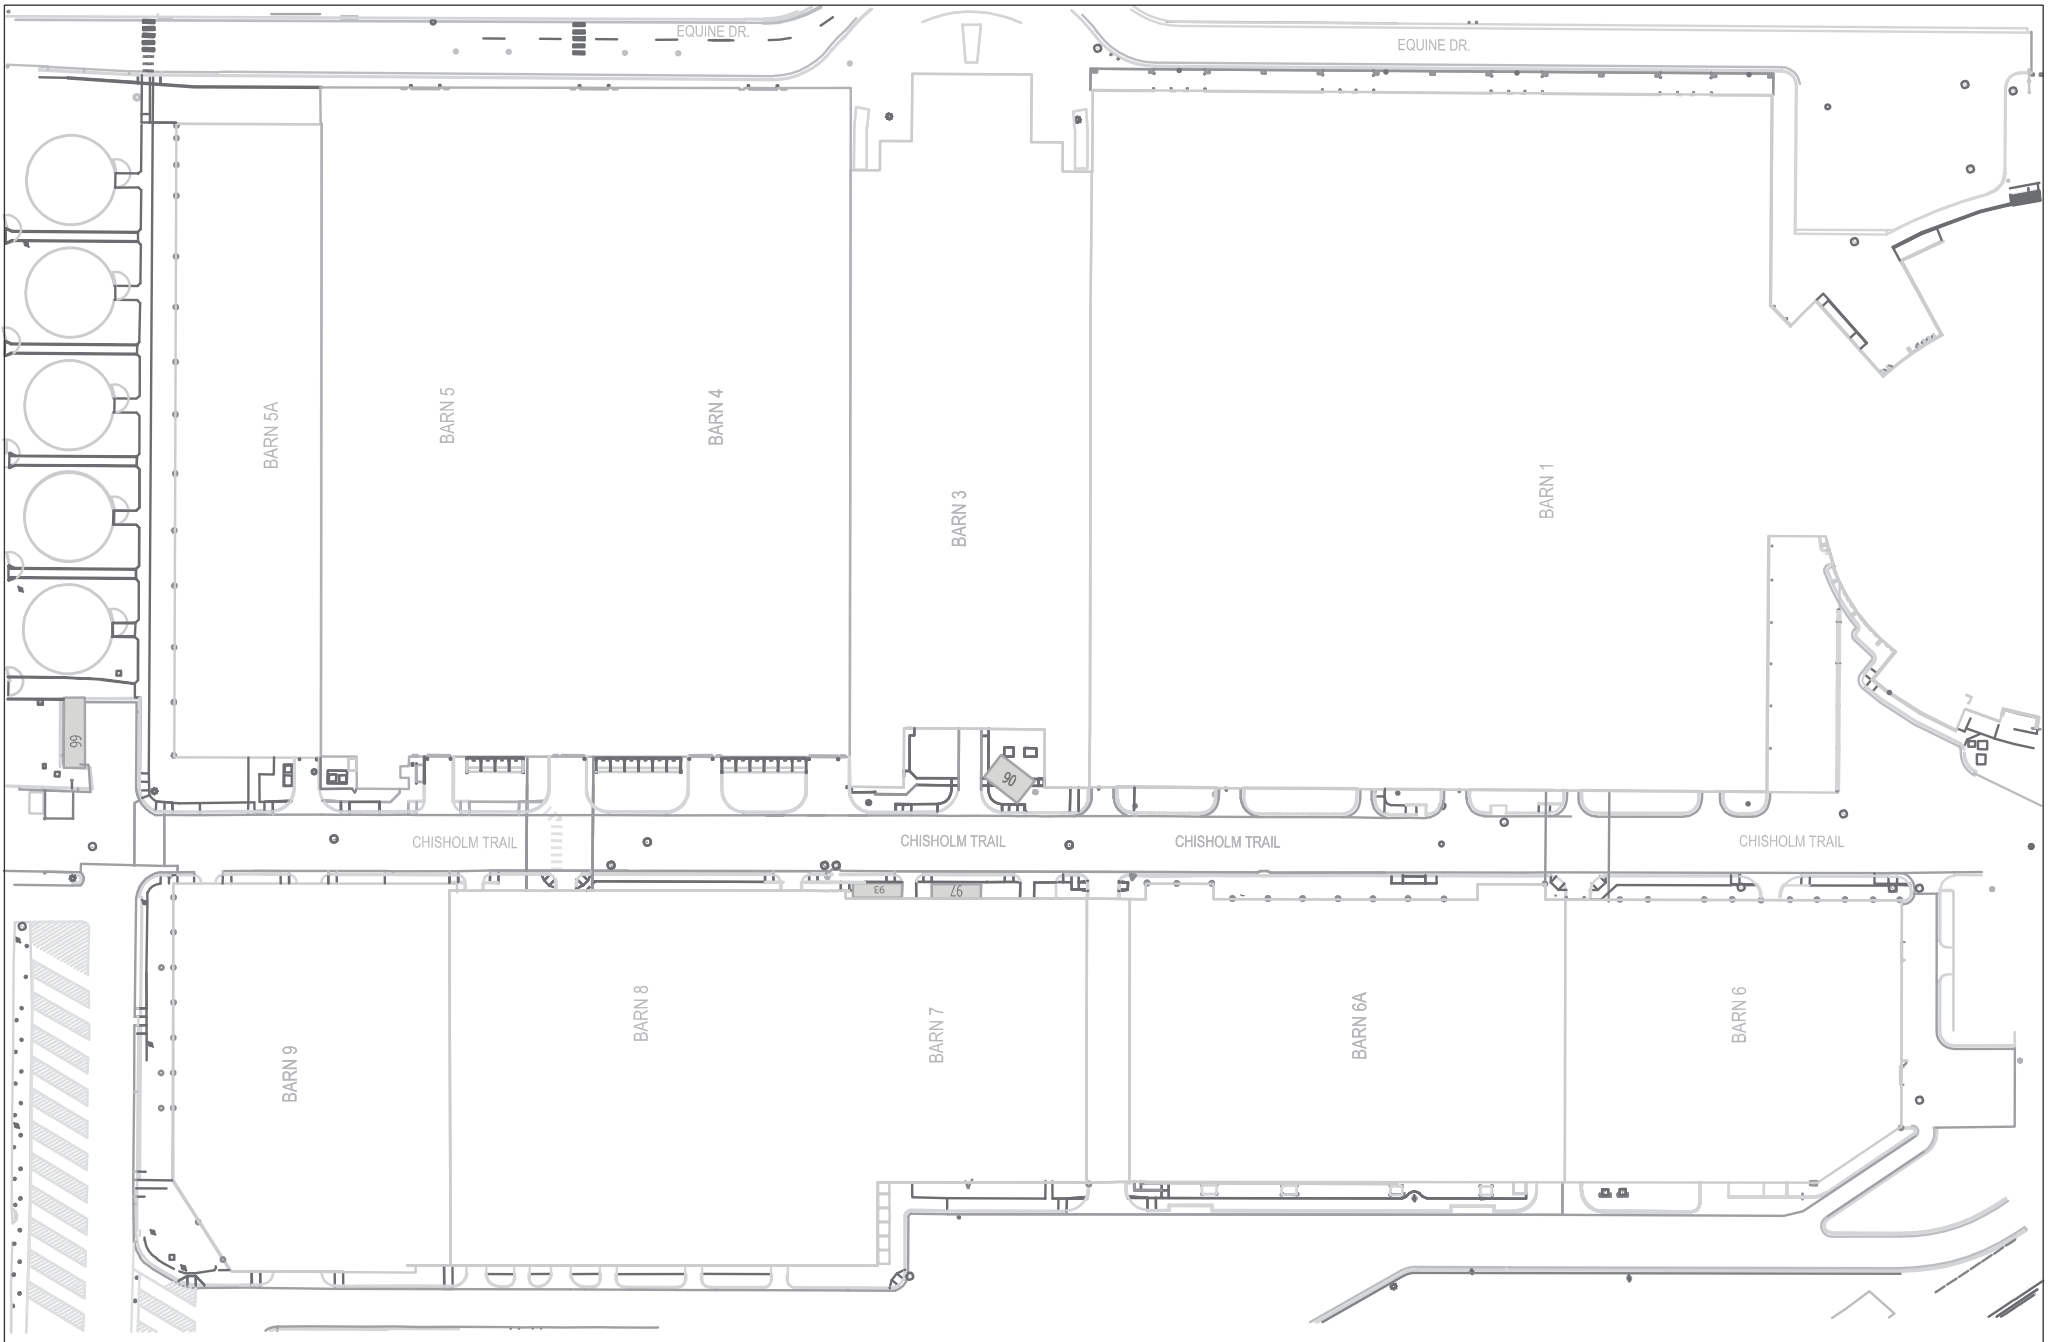

**OKLAHOMA STATE FAIR
CHISHOLM TRAIL
2023 BOOTH LAYOUT**

***SUBJECT TO CHANGE
REVISED 1/23/2023***