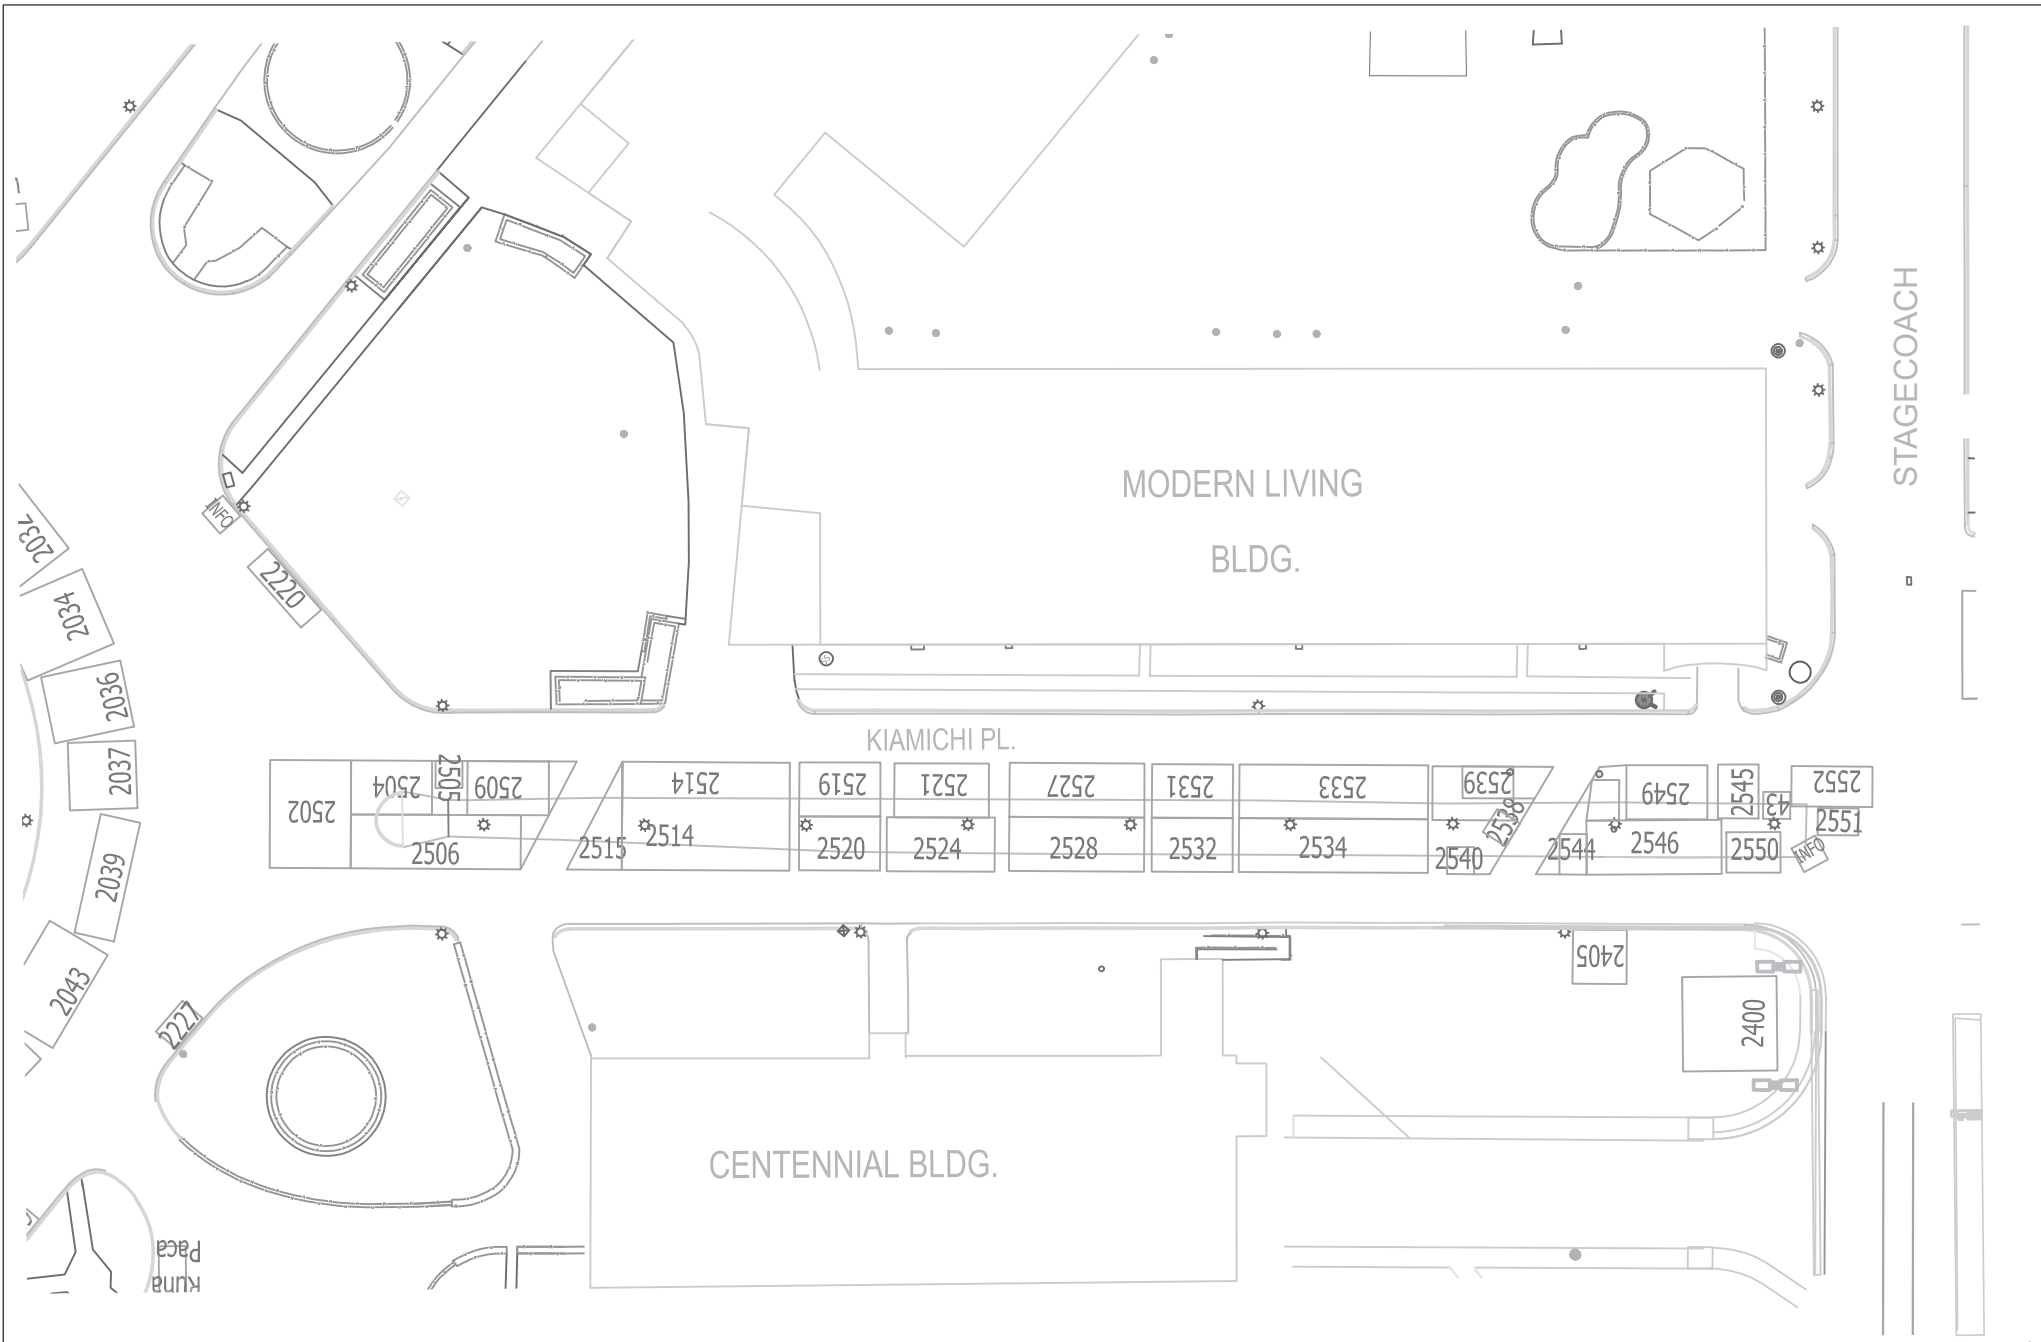

OKLAHOMA STATE FAIR

2023 Vendor Maps

TABLE OF CONTENTS

Building Maps

Bennett Event Center	<u>1</u>
Centennial Building	<u>2</u>
The Pavilion	<u>3</u>

Outdoor Maps

Centennial Plaza	<u>4</u>
Chisholm Trail	<u>5</u>
Entertainment Plaza	<u>6</u>
Gordon Cooper Central	<u>7</u>
Gordon Cooper North	<u>8</u>
Gordon Cooper South	<u>9</u>
Kiamichi North	<u>10</u>
Kiamichi South	<u>11</u>
The Circle	<u>12</u>
Wichita Walk	<u>13</u>

**OKLAHOMA STATE FAIR
GORDON COOPER NORTH
2023 BOOTH LAYOUT**

***SUBJECT TO CHANGE
REVISED 1/31/2023***

NO STORAGE-NO BOOTH.. MUST BE 25' FROM BUILDING

CONSTRUCTION FENCE

CONSTRUCTION ZONE

ARENA ENTRANCE

STATE FAIR ARENA

CHISHOLM TRAIL

OKLAHOMA STATE FAIR GORDON COOPER SOUTH 2023 BOOTH LAYOUT

**SUBJECT TO CHANGE
REVISED 2/4/2023**

**OKLAHOMA STATE FAIR
KIAMICHI NORTH
2023 BOOTH LAYOUT**

***SUBJECT TO CHANGE
REVISED 1/20/2023***

**OKLAHOMA STATE FAIR
KIAMICHI SOUTH
2023 BOOTH LAYOUT**

***SUBJECT TO CHANGE
REVISED 1/20/2022***

**OKLAHOMA STATE FAIR
THE CIRCLE
2023 BOOTH LAYOUT**

***SUBJECT TO CHANGE
REVISED 1/31/2023***

**OKLAHOMA STATE FAIR
WICHITA WALK
2023 BOOTH LAYOUT**