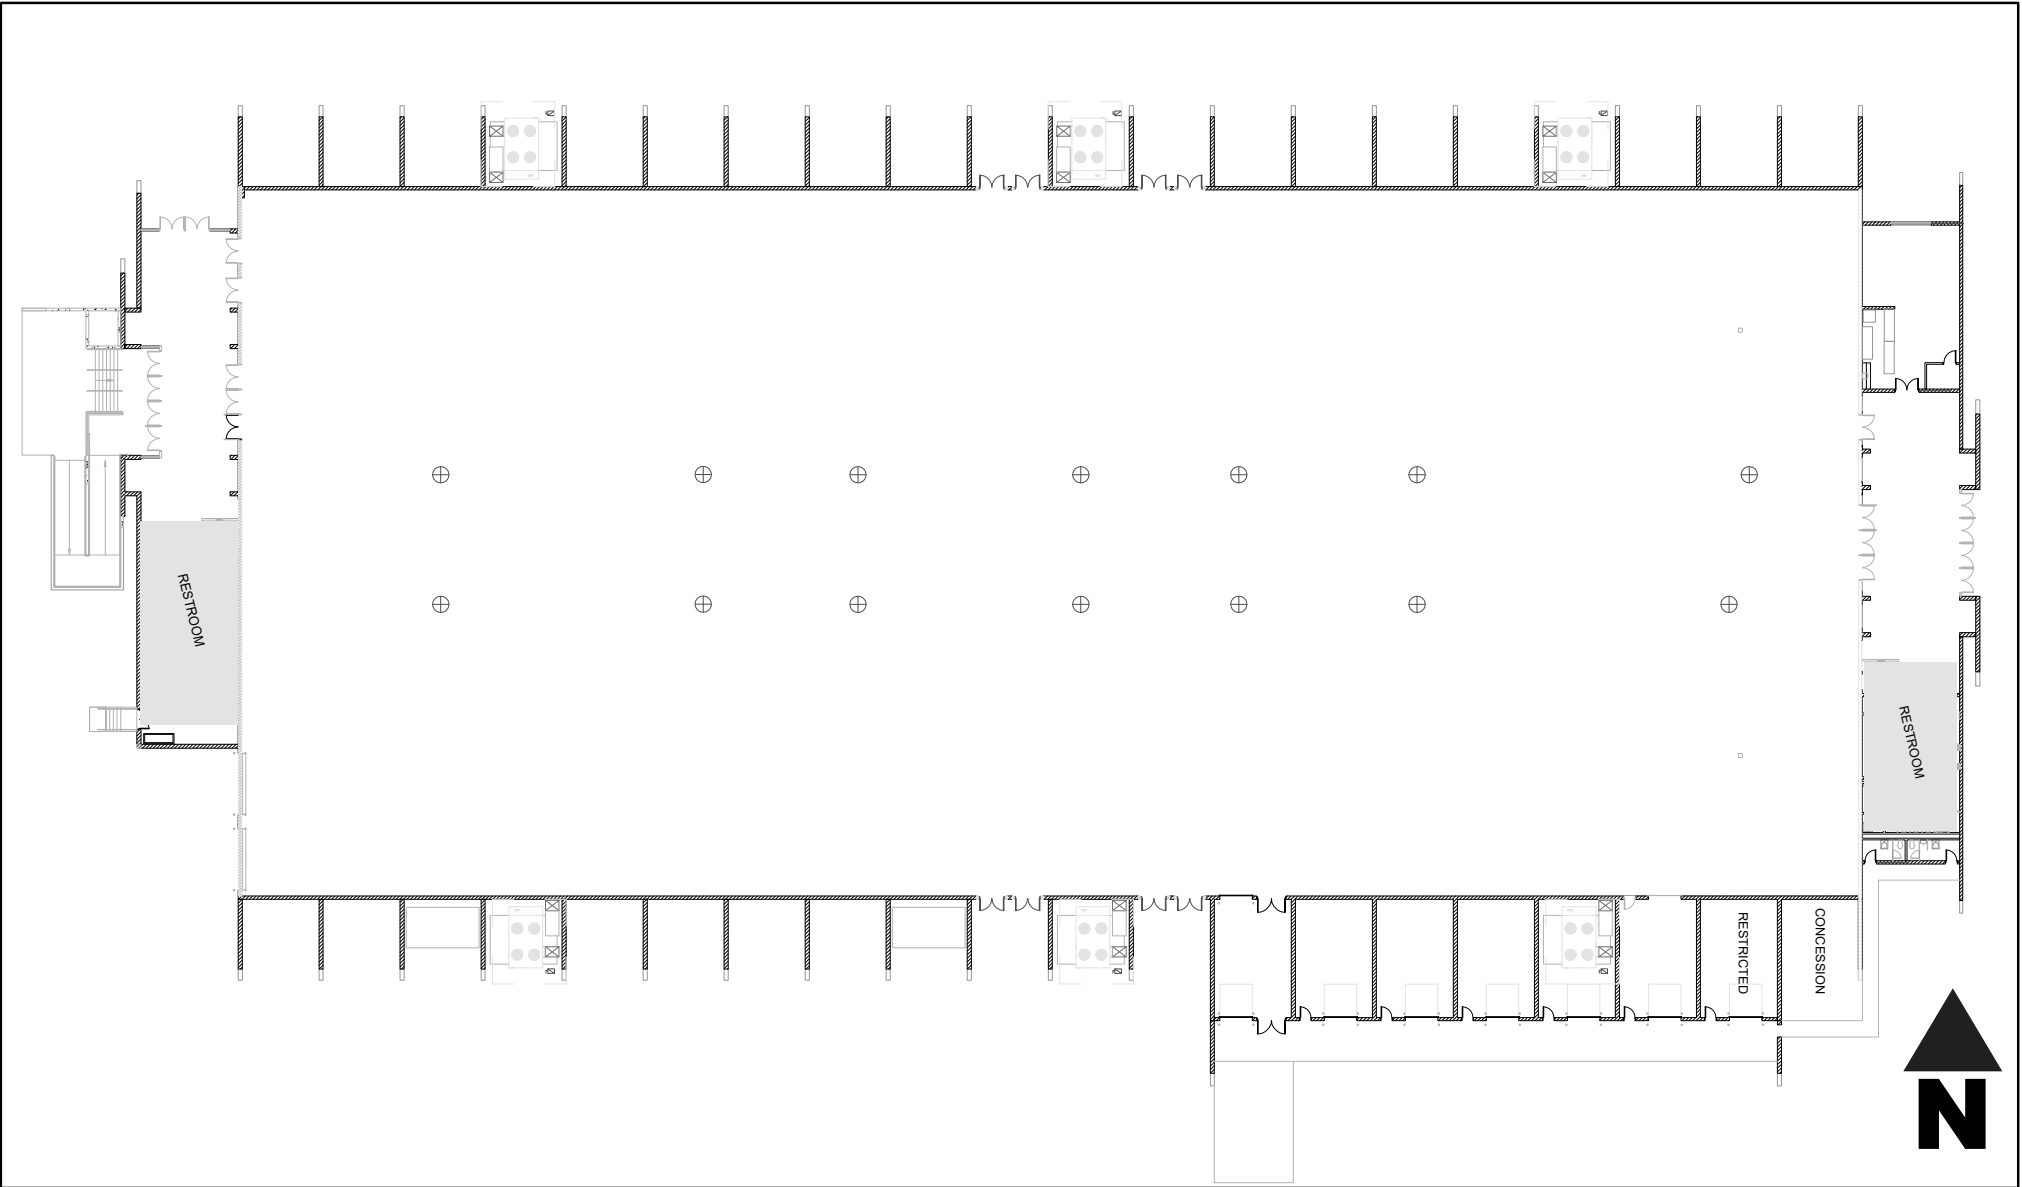

**SUBJECT TO CHANGE
REVISED 1/31/2023**

**OKLAHOMA STATE FAIR
CENTENNIAL BUILDING
2023 BOOTH LAYOUT**

***SUBJECT TO CHANGE
REVISED 2/6/2023***

**OKLAHOMA STATE FAIR
THE PAVILION
2023 BOOTH LAYOUT**

- Columns 1'x1'
- ⊕ Electrical Drops